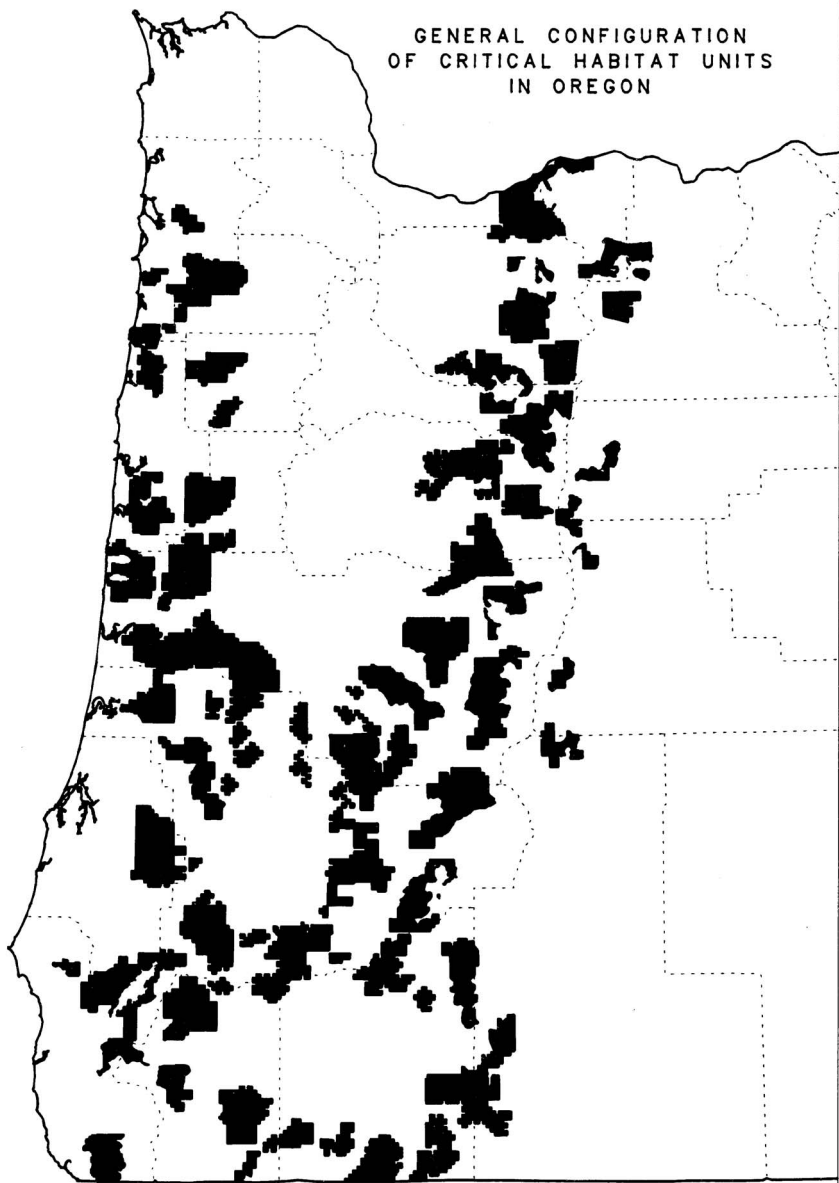

GENERAL CONFIGURATION  
OF CRITICAL HABITAT UNITS  
IN OREGON

0 10 20 30 MILES