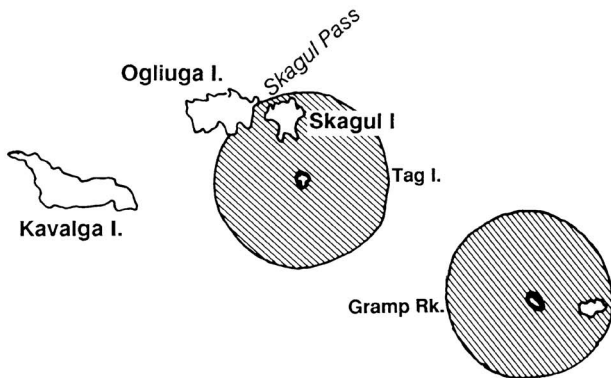

### Tag Island and Gramp Rock Rookeries

■ Rookery    ▨ 3 Mile buffer zone

Chart 16460

178°50'W

178°30'W