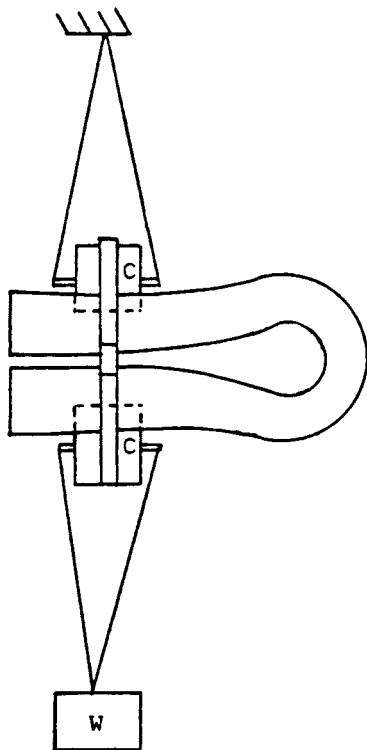

Vest style lifejacket

Yoke style lifejacket

C - Cylinder (5 inches in diameter)

W - Test Weight

Figure 160.176-13(n)(1) Body Tensile Test Arrangement