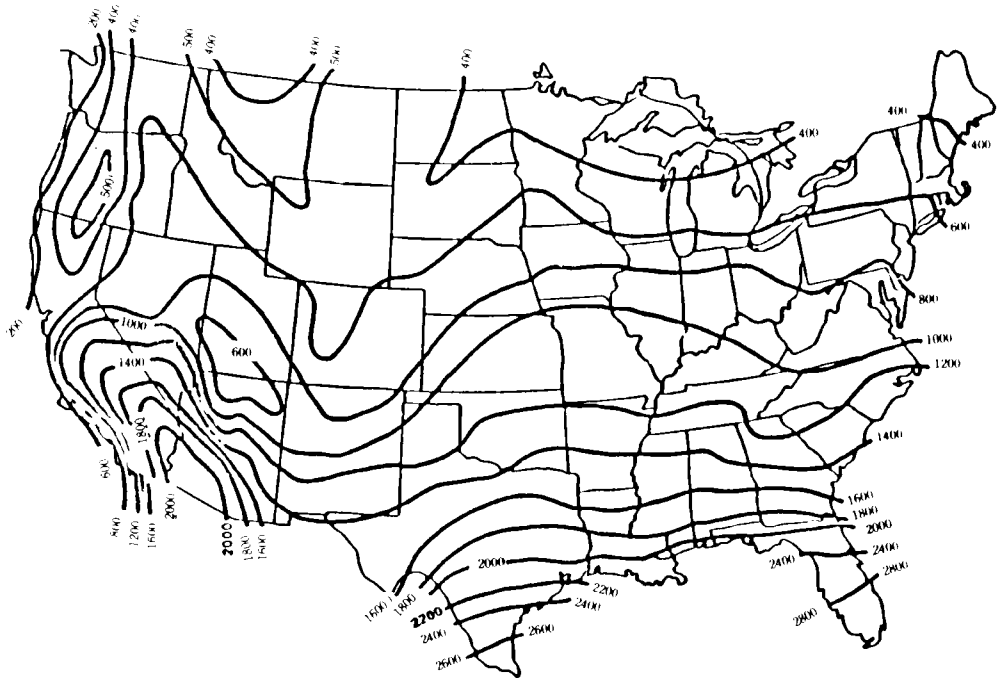

Cooling Load Hour Map

	Cooling	Load	Hours
Alaska	0
Canal Zone	6,000
Guam	6,600
Hawaii	2,300
Puerto Rico	6,000
Samoa	6,600
Virgin Island	6,000

This map must be included at least once in all compendiums of fact sheets. If separate fact sheets are prepared for individual distribution to consumers, this map must be provided on or with the separate fact sheets.