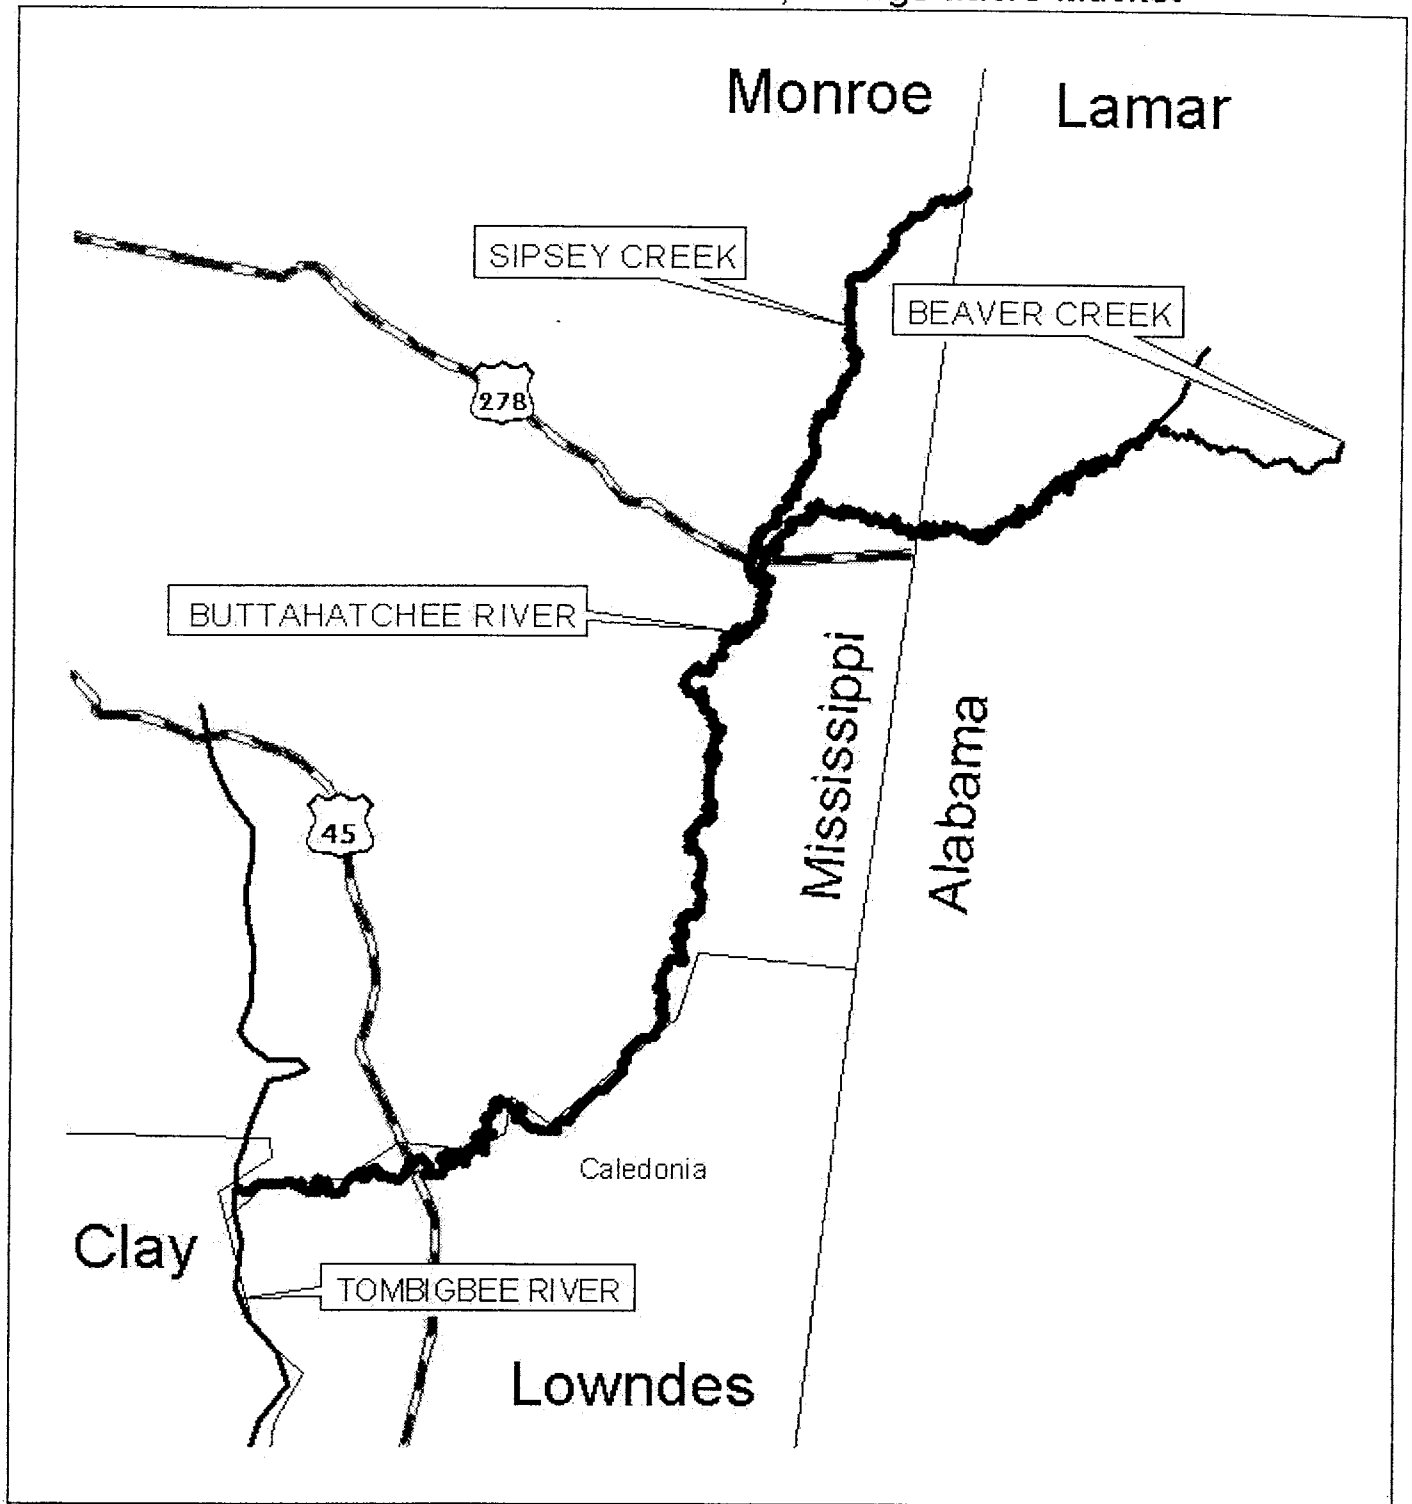

Unit 3. Ovate Clubshell, Southern Clubshell,
Alabama Moccasinshell, Orange-nacre Mucket

-  Proposed Critical Habitat
-  Roads
-  Rivers
-  County Lines

0 3 6 9 12 Miles

0 8000 16000 Meters