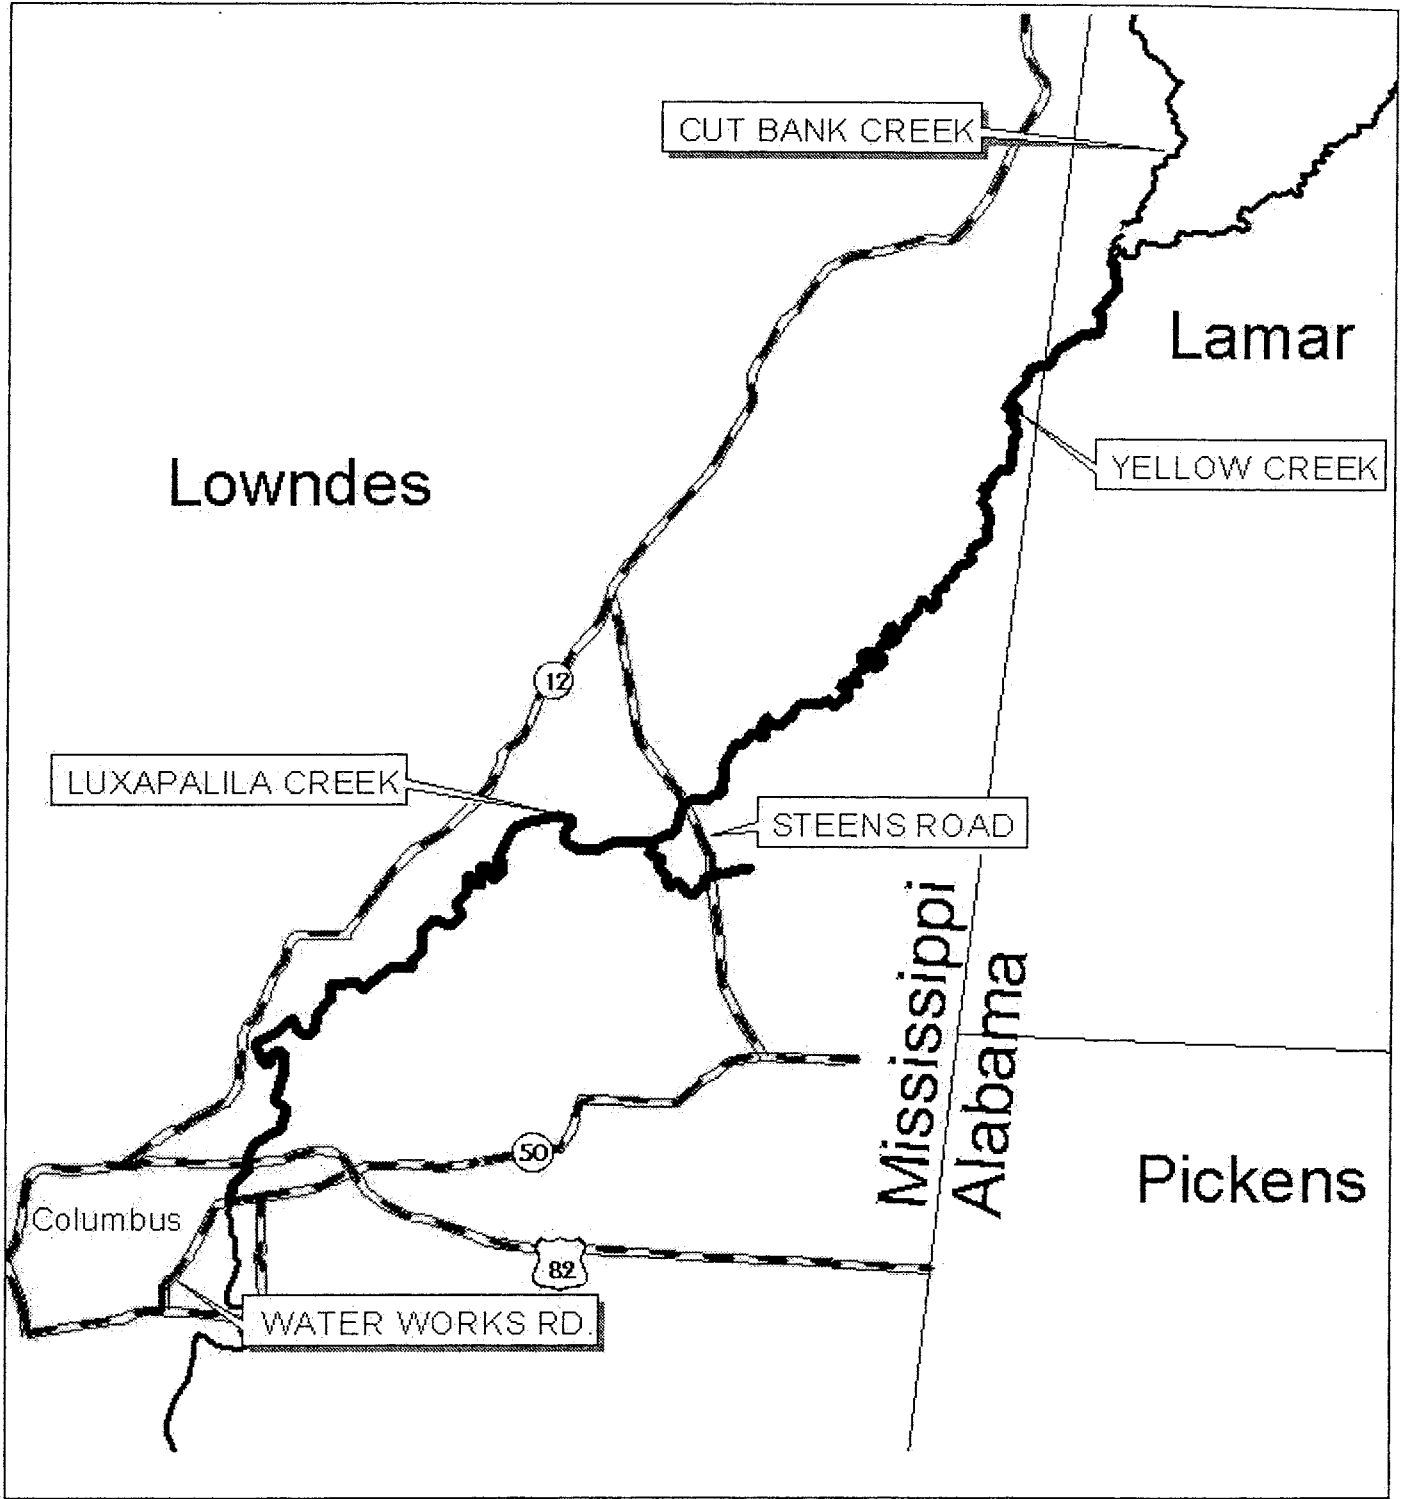

Unit 4: Ovate Clubshell, Southern Clubshell,
Alabama Moccasinshell, Orange-nacre Mucket

- Proposed Critical Habitat
- Roads
- Rivers
- County Lines

0 2 4 6 Miles

0 4000 8000 Meters