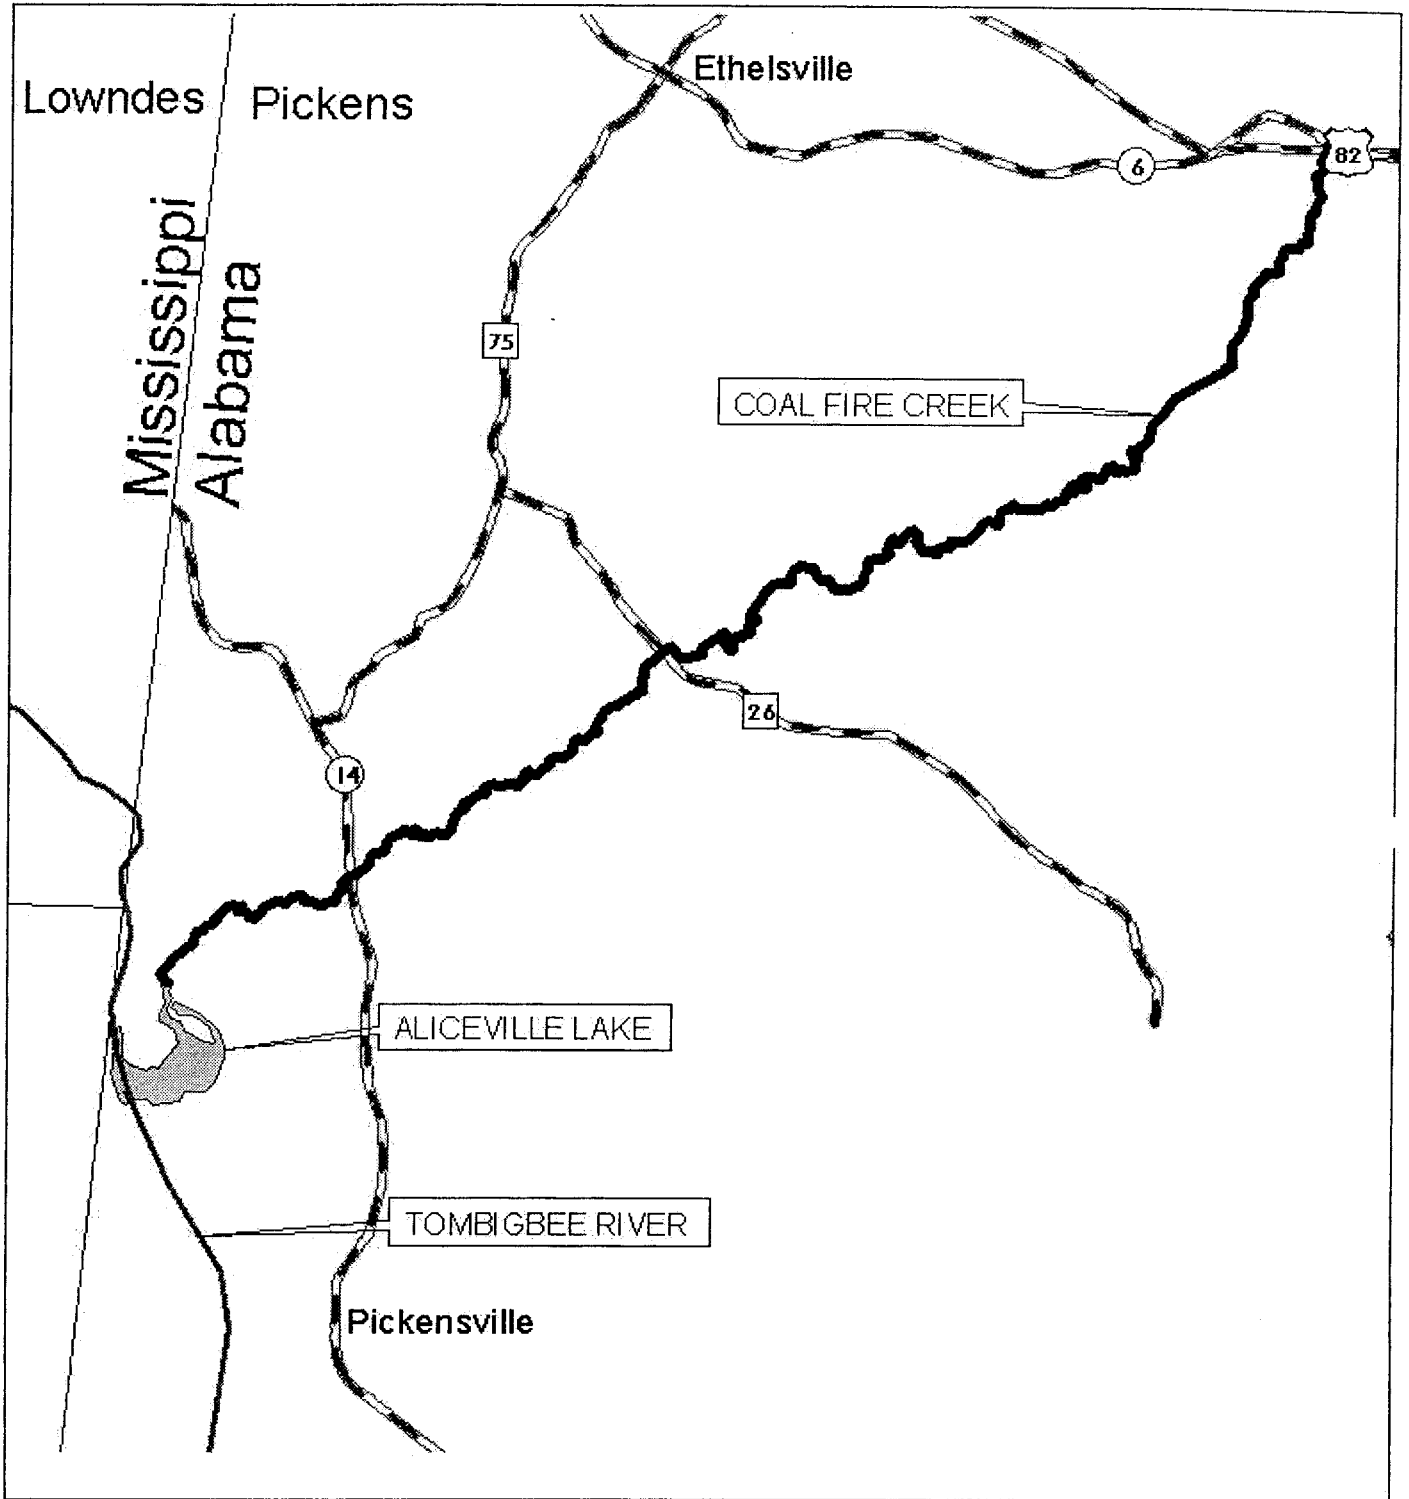

Unit 5: Ovate Clubshell, Southern Clubshell,
Alabama Moccasinshell, Orange-nacre Mucket

-  Proposed Critical Habitat
-  Roads
-  Rivers
-  County Lines

0 2 4 6 Miles

0 4000 8000 Meters