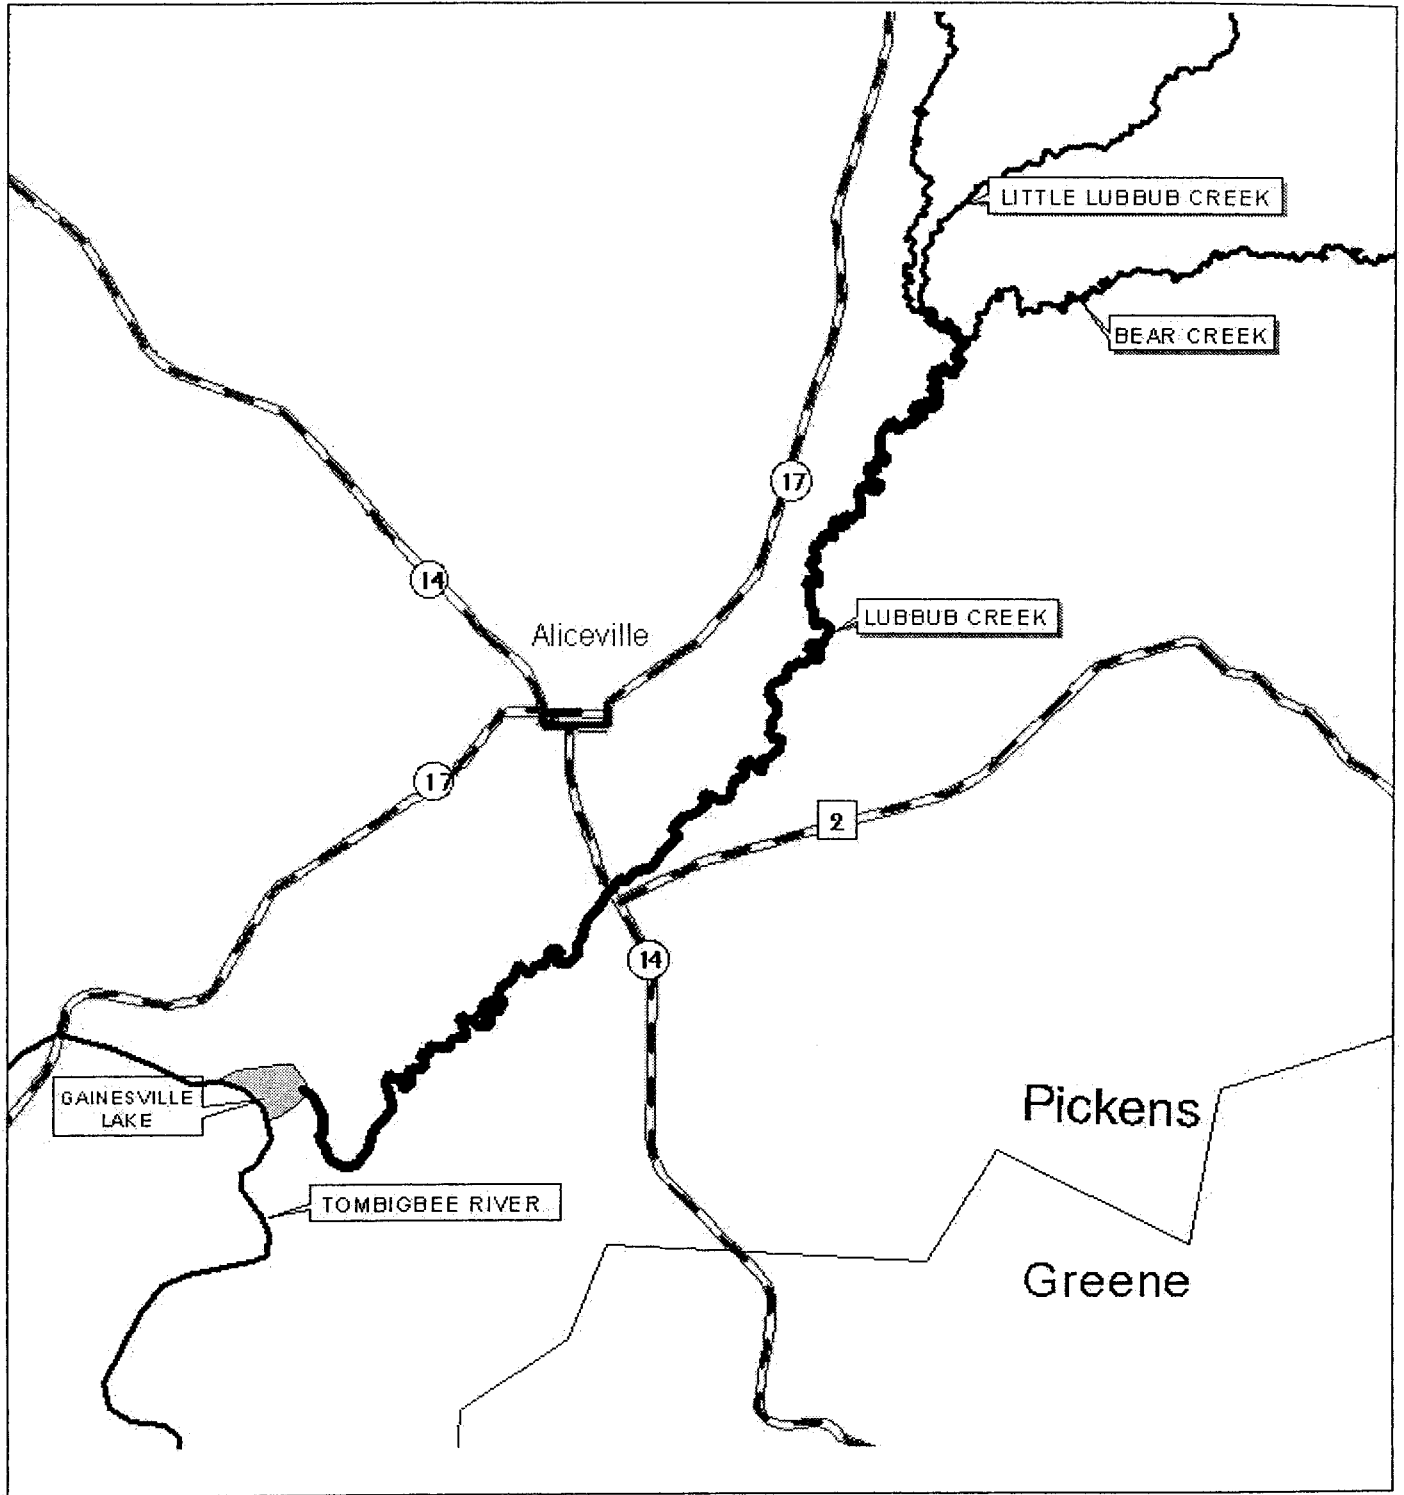

Unit 6: Ovate Clubshell, Southern Clubshell,  
Alabama Moccasinshell, Orange-nacre Mucket

-  Proposed Critical Habitat
-  Roads
-  Rivers
-  County Lines

0 3 6 Miles

0 4000 8000 Meters