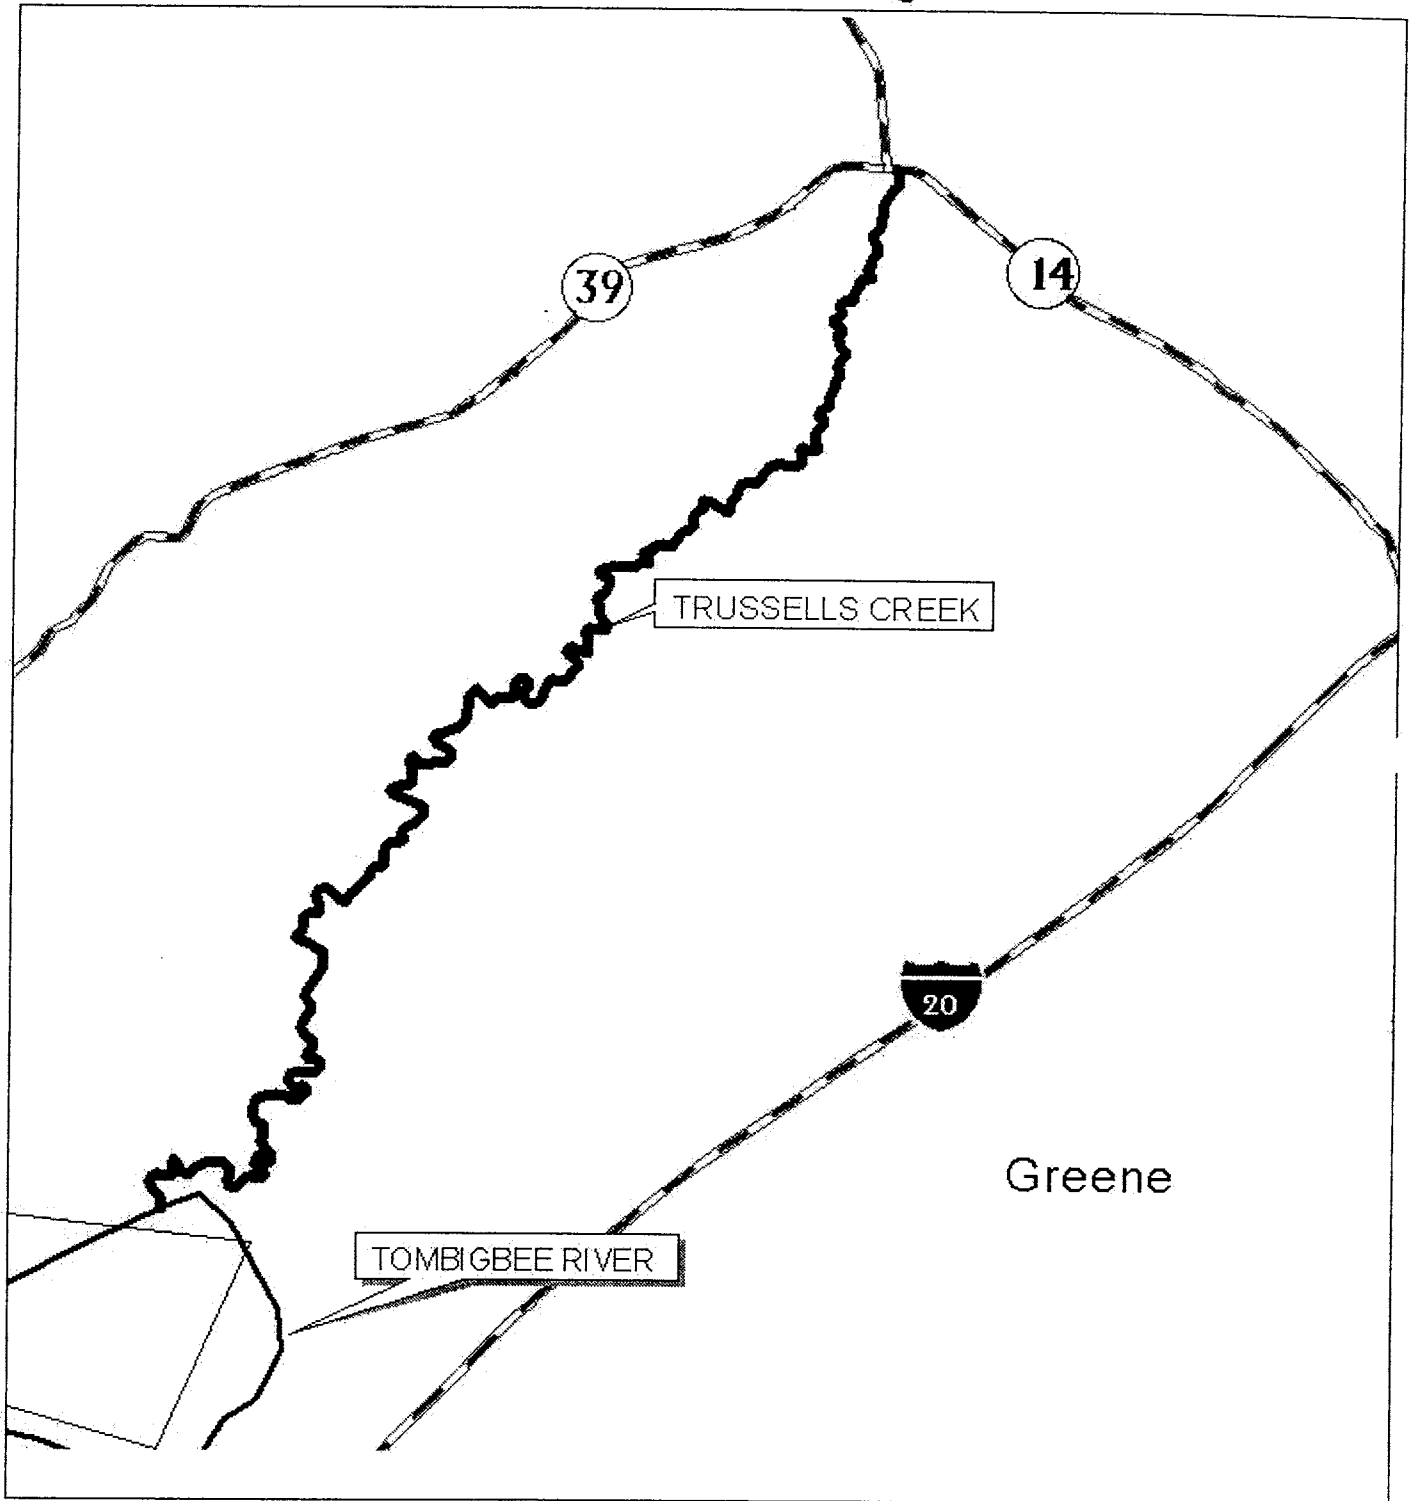

Unit 8: Ovate Clubshell, Southern Clubshell,  
Alabama Moccasinshell, Orange-nacre Mucket

-  Proposed Critical Habitat
-  Roads
-  Rivers
-  County Lines

0 2 4 Miles

0 3000 6000 Meters