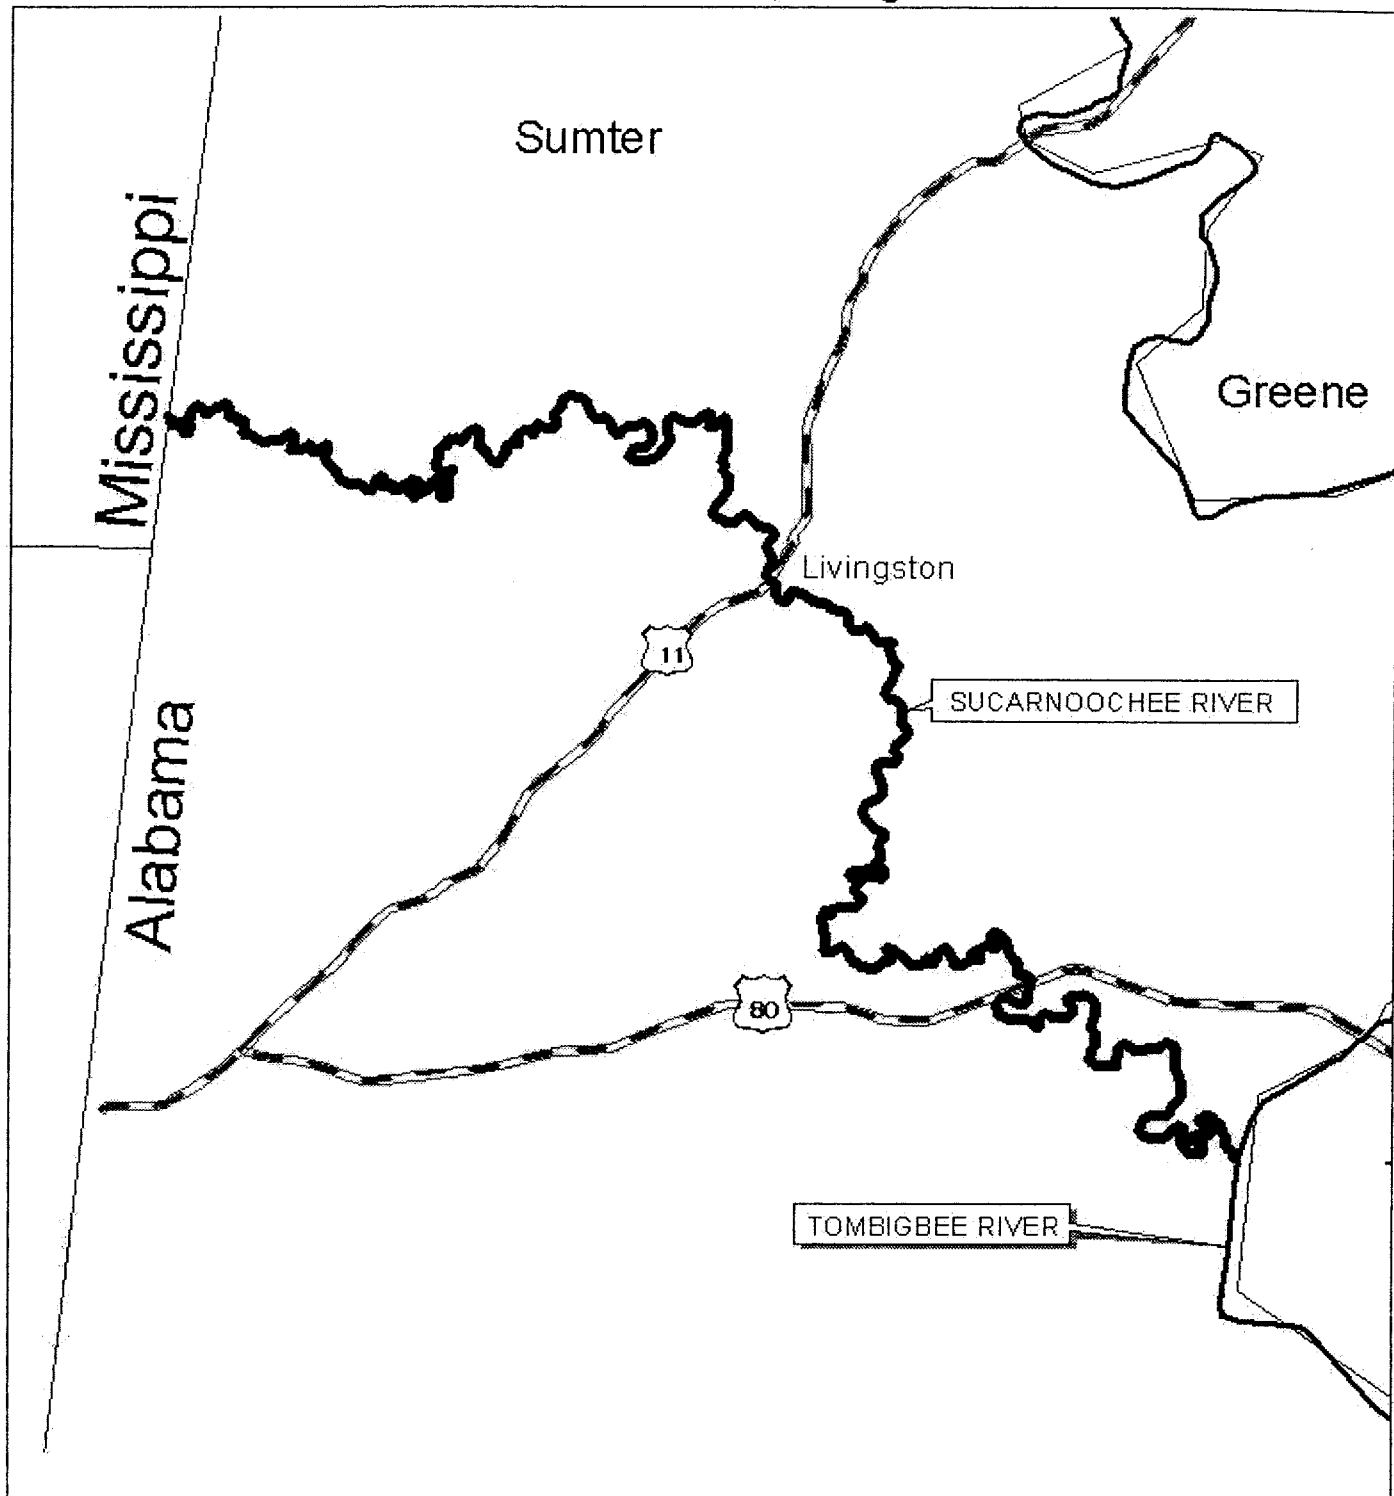

Unit 9: Ovate Clubshell, Southern Clubshell,
Alabama Moccasinshell, Orange-nacre Mucket

-  Proposed Critical Habitat
-  Roads
-  Rivers
-  County Lines

0 4 8 Miles

0 10000 Meters