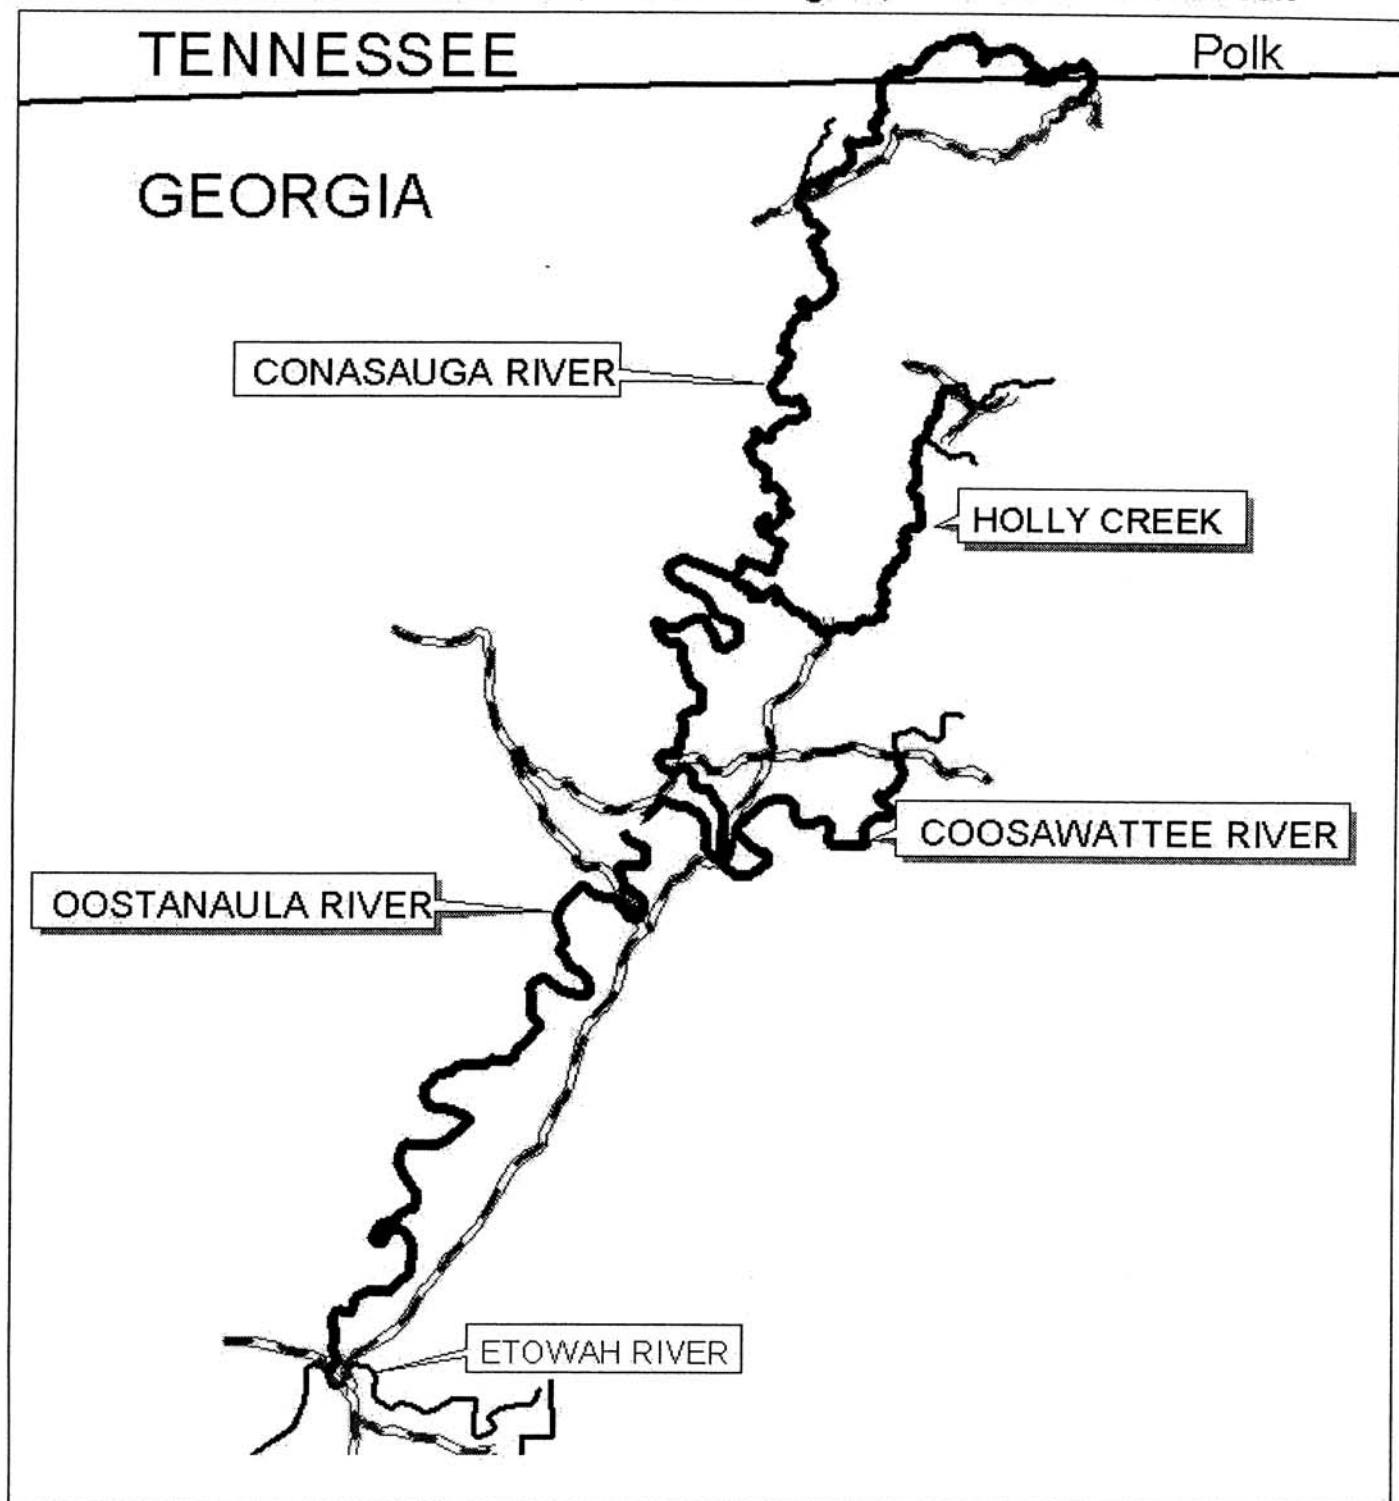

Unit 25: Southern Acornshell, Ovate Clubshell, Southern Clubshell, Upland Combshell, Triangular Kidneyshell, Alabama Moccasinshell, Coosa Moccasinshell, Southern Pigtoe, Fine-lined Pocketbook

-  Proposed Critical Habitat
-  Roads
-  Rivers
-  County Lines

0 5 10 15 20 Miles

0 10000 20000 30000 Meters