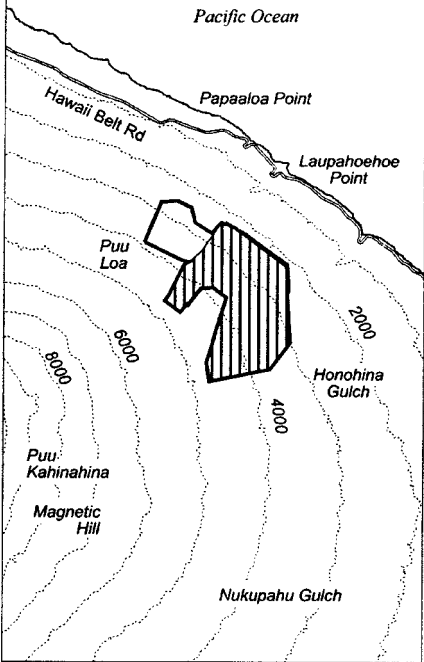

Map 10

Unit 3 - *Clermontia peleana* - b

-  Critical Habitat Unit 3
-  Critical Habitat for *Clermontia peleana* - b
-  Elevation (1,000-ft. contours)
-  Major Road
-  Coastline

0 2.5 5 Miles

0 2.5 5 Kilometers