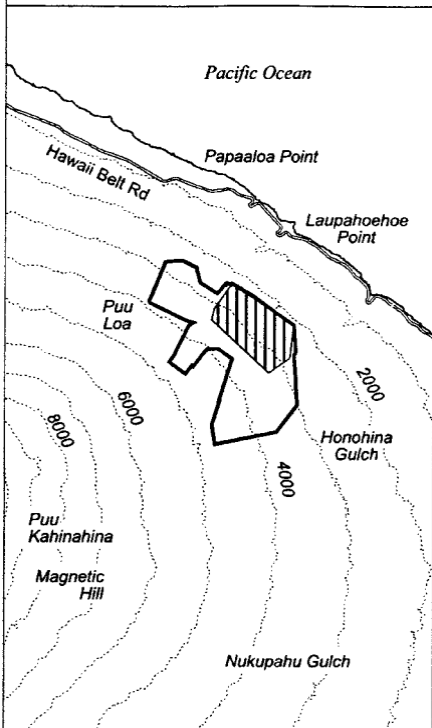

Map 11

Unit 3 - *Cyanea platyphylla* - a

-  Critical Habitat Unit 3
-  Critical Habitat for *Cyanea platyphylla* - a
-  Elevation (1,000-ft. contours)
-  Major Road
-  Coastline

0 2.5 5 Miles

0 2.5 5 Kilometers