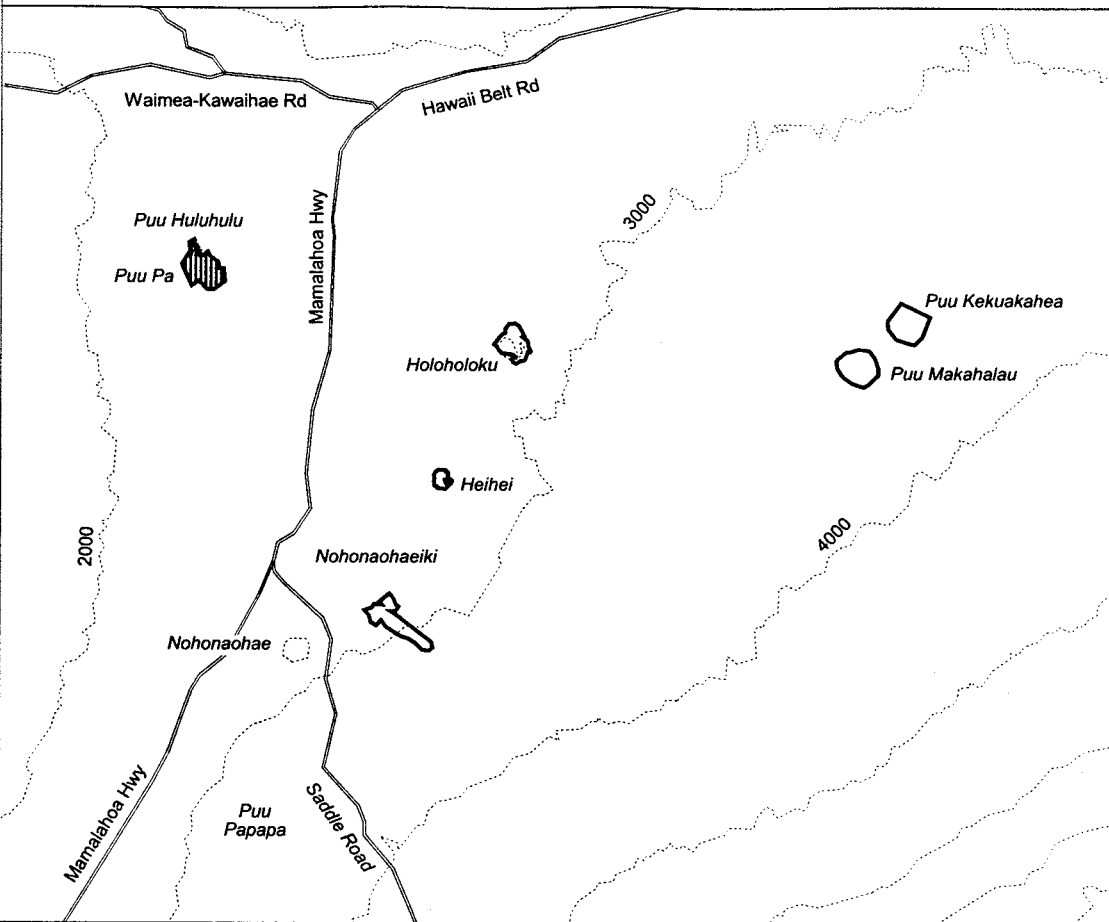

Map 15 Unit 4 - *Isodendrion hosakae* - a

-  Critical Habitat Unit 4
-  Critical Habitat for *Isodendrion hosakae* - a
-  Elevation (1,000-ft. contours)
-  Major Road
-  Coastline