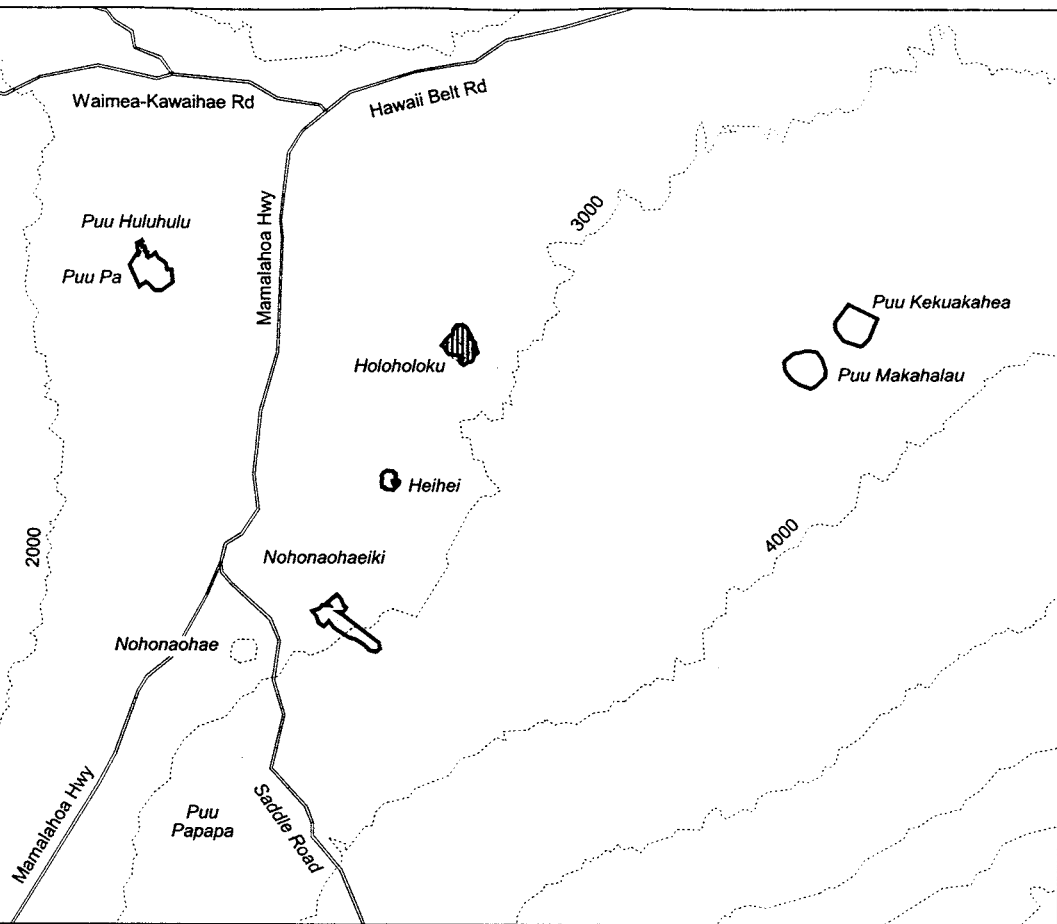

Map 16 Unit 4 - *Isodendrion hosakae* - b

-  Critical Habitat Unit 4
-  Critical Habitat for *Isodendrion hosakae* - b
-  Elevation (1,000-ft. contours)
-  Major Road
-  Coastline