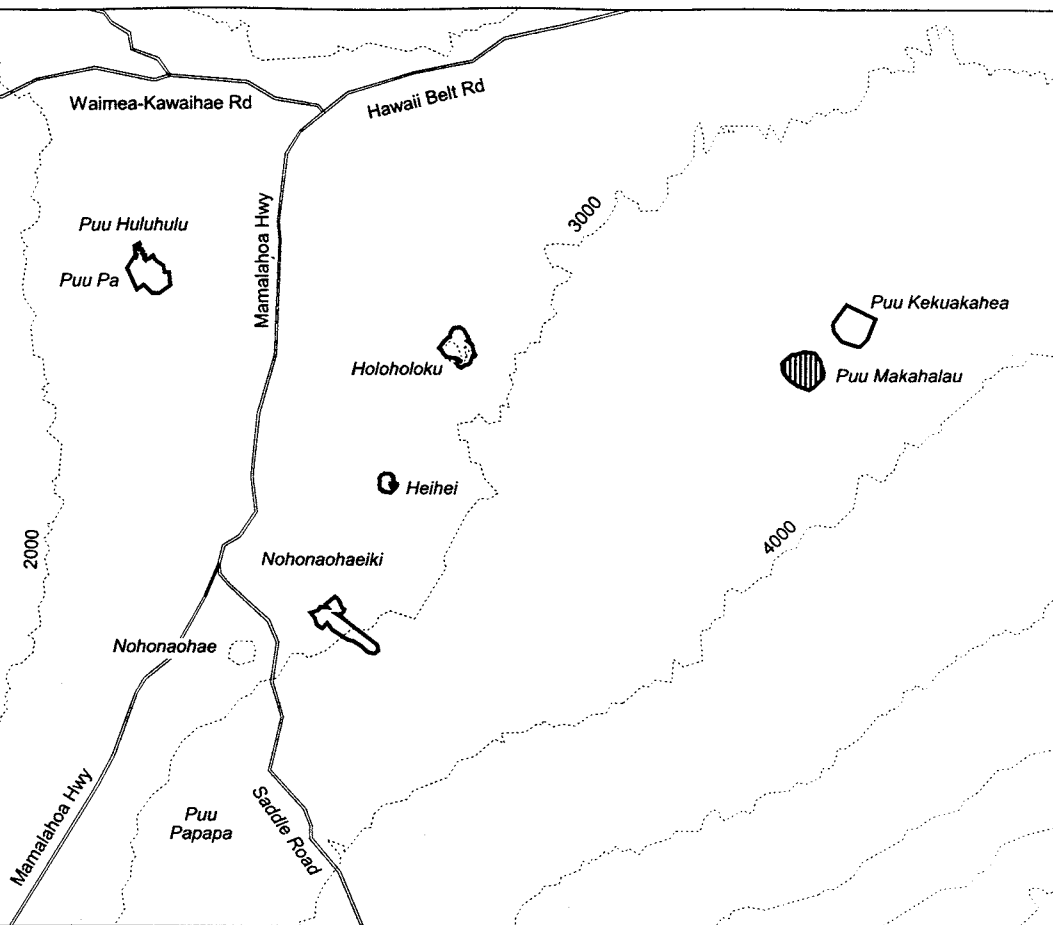

Map 17 Unit 4 - *Isodendrion hosakae* - c

-  Critical Habitat Unit 4
-  Critical Habitat for *Isodendrion hosakae* - c
-  Elevation (1,000-ft. contours)
-  Major Road
-  Coastline