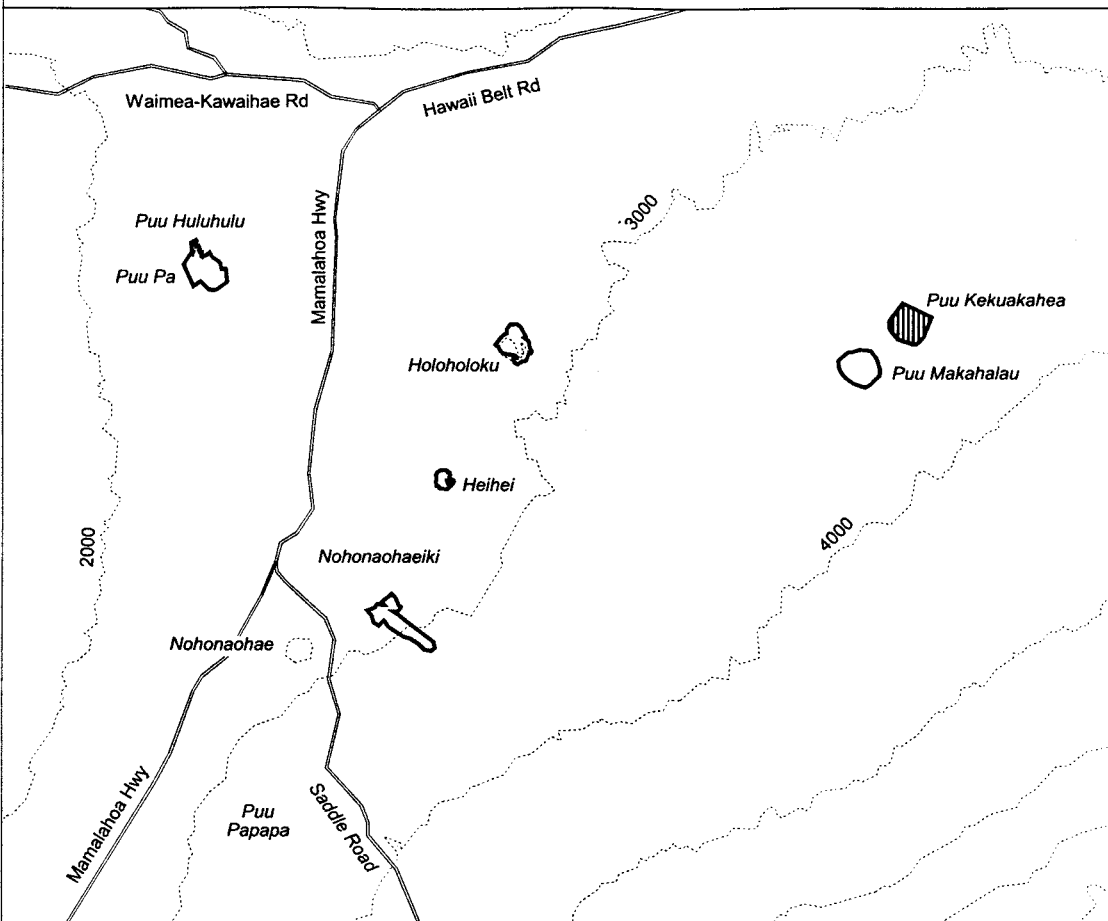

Map 18 Unit 4 - *Isodendrion hosakae* - d

-  Critical Habitat Unit 4
-  Critical Habitat for *Isodendrion hosakae* - d
-  Elevation (1,000-ft. contours)
-  Major Road
-  Coastline

0 1 2 Miles

0 1 2 Kilometers