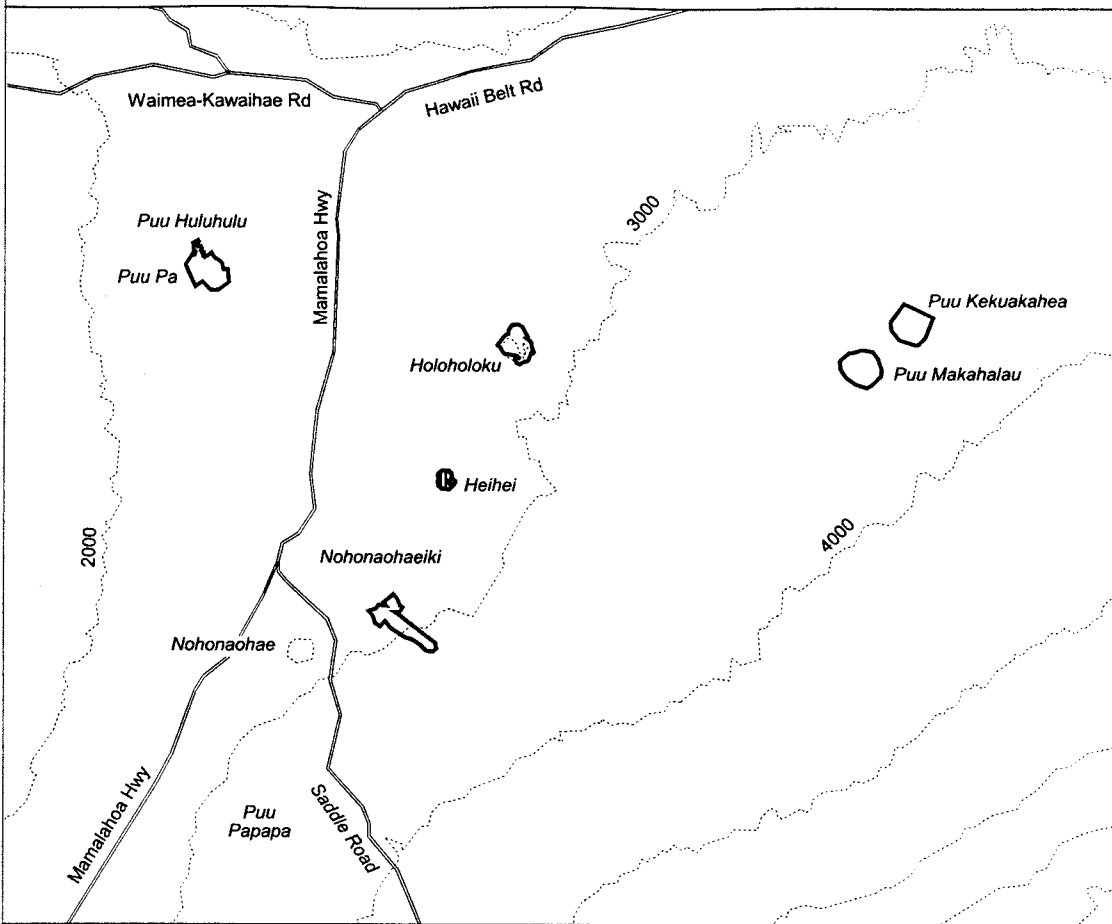

Map 19 Unit 4 - *Isodendron hosakae* - e

-  Critical Habitat Unit 4
-  Critical Habitat for *Isodendron hosakae* - e
-  Elevation (1,000-ft. contours)
-  Major Road
-  Coastline