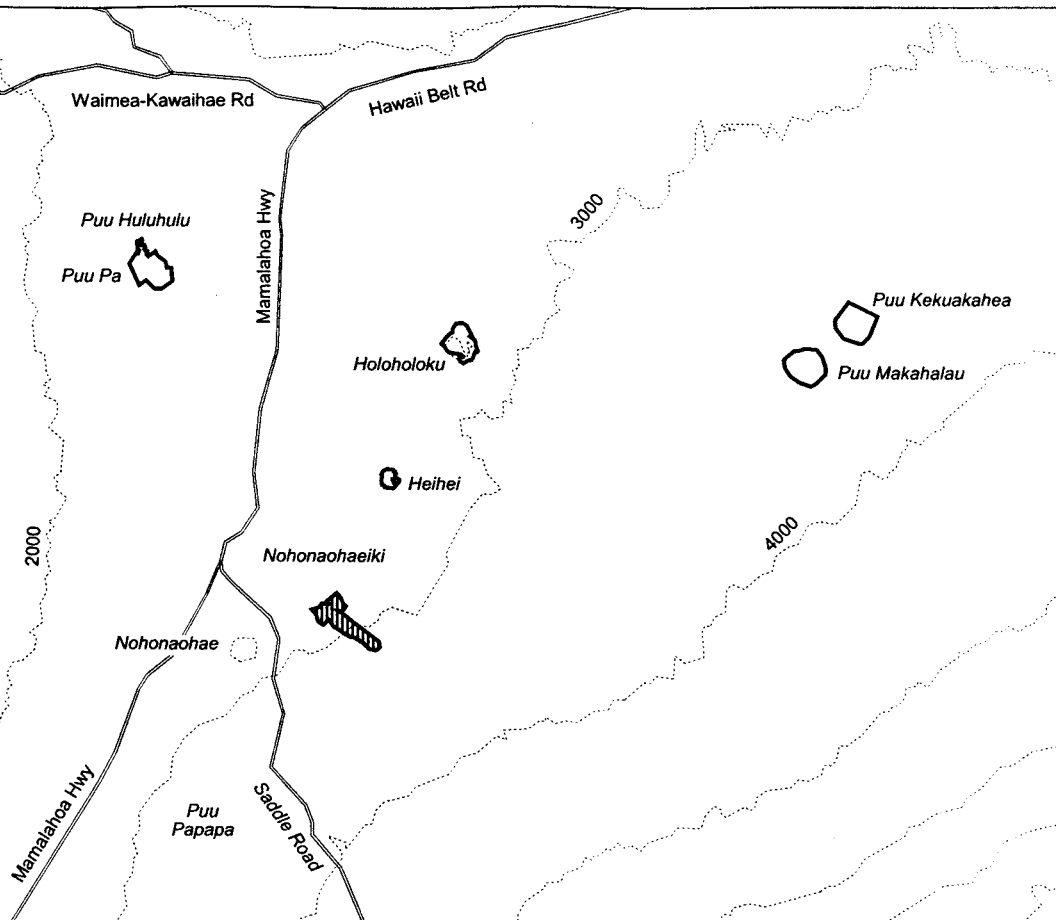

Map 20 Unit 4 - *Isodendrion hosakae* - f

-  Critical Habitat Unit 4
-  Critical Habitat for *Isodendrion hosakae* - f
-  Elevation (1,000-ft. contours)
-  Major Road
-  Coastline

0 1 2 Miles

0 1 2 Kilometers