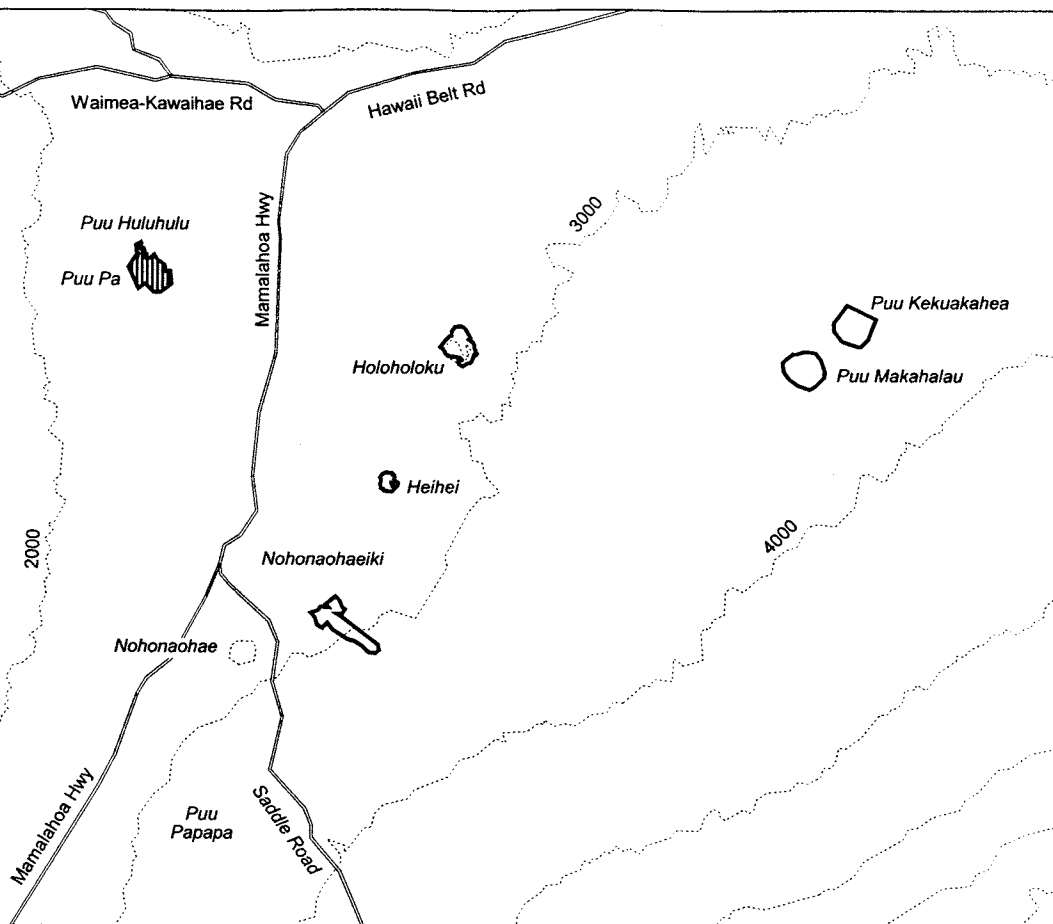

Map 21 Unit 4 - *Vigna o-wahuensis* - a

-  Critical Habitat Unit 4
-  Critical Habitat for *Vigna o-wahuensis* - a
-  Elevation (1,000-ft. contours)
-  Major Road
-  Coastline

0 1 2 Miles

0 1 2 Kilometers