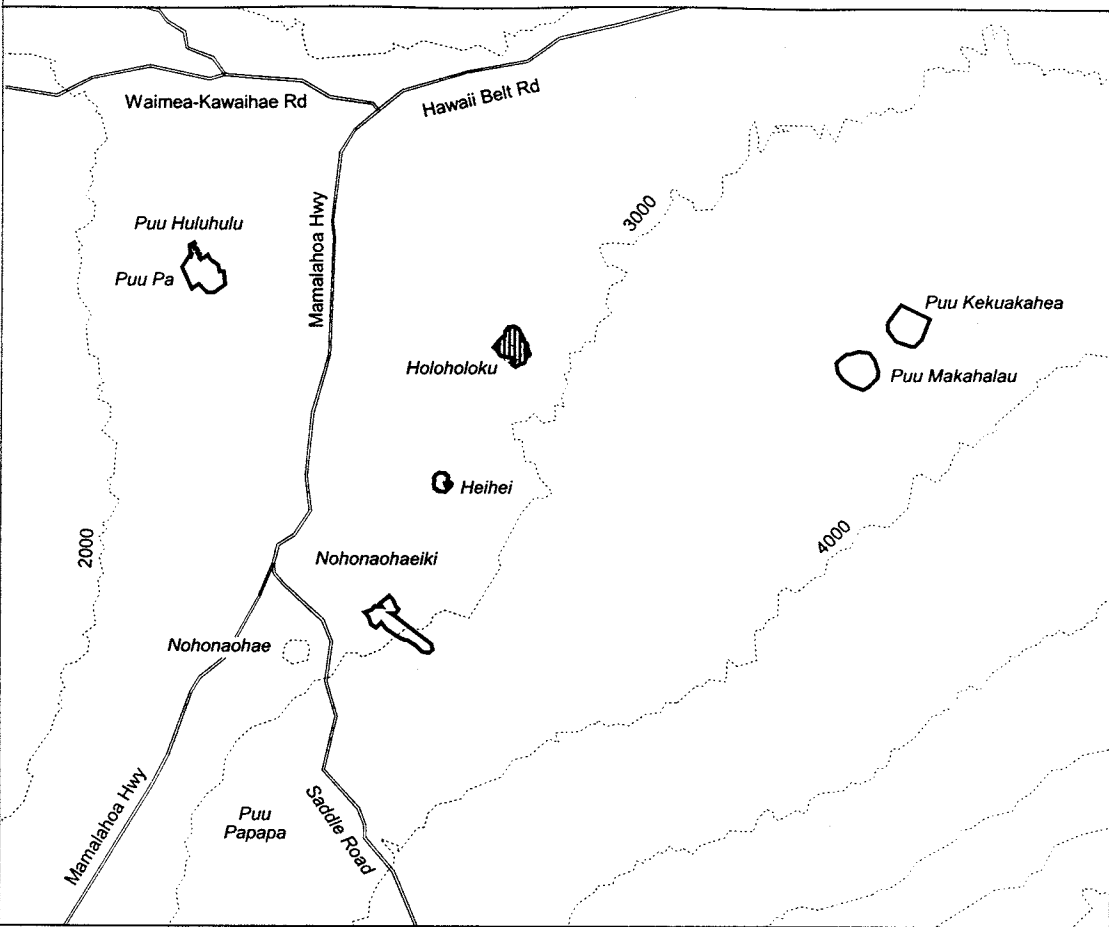

# Map 22 Unit 4 - *Vigna o-wahuensis* - b

-  Critical Habitat Unit 4
-  Critical Habitat for *Vigna o-wahuensis* - b
-  Elevation (1,000-ft. contours)
-  Major Road
-  Coastline

0 1 2 Miles

0 1 2 Kilometers