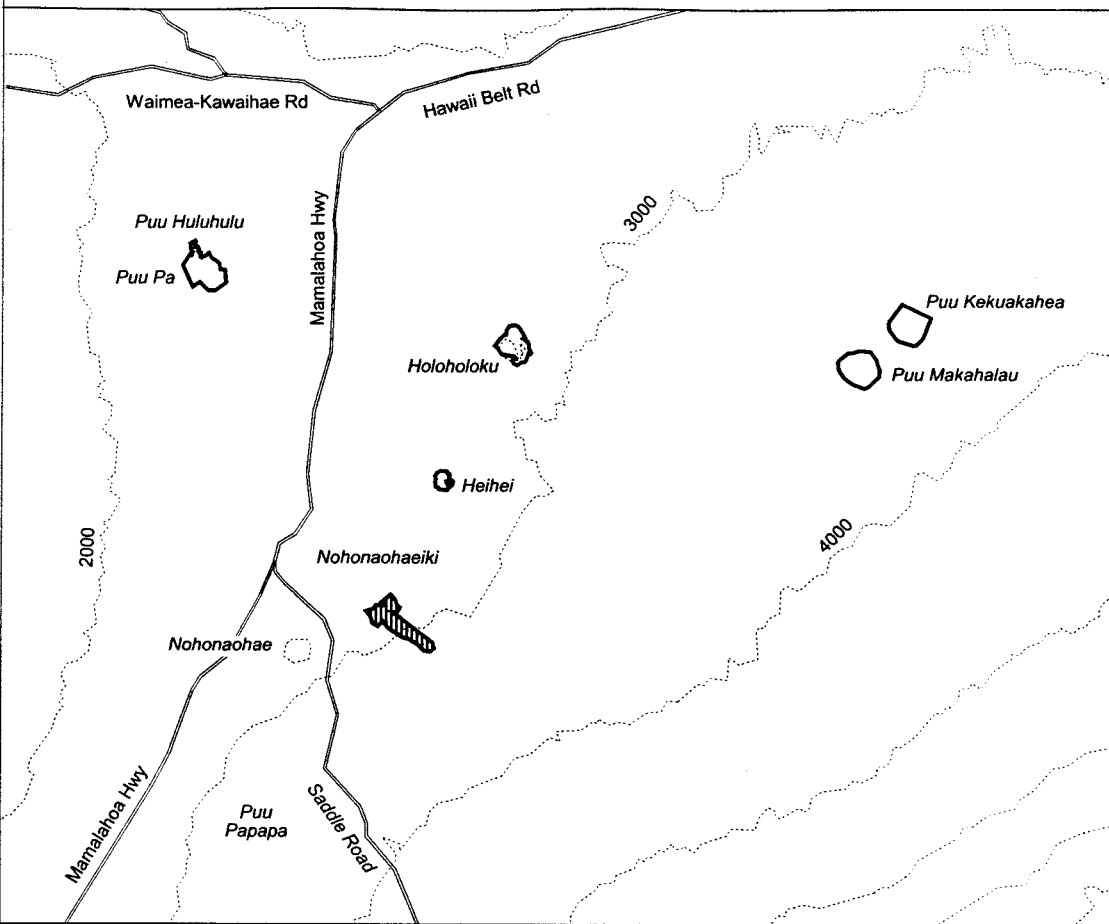

Map 23 Unit 4 - *Vigna o-wahuensis* - c

-  Critical Habitat Unit 4
-  Critical Habitat for *Vigna o-wahuensis* - c
-  Elevation (1,000-ft. contours)
-  Major Road
-  Coastline