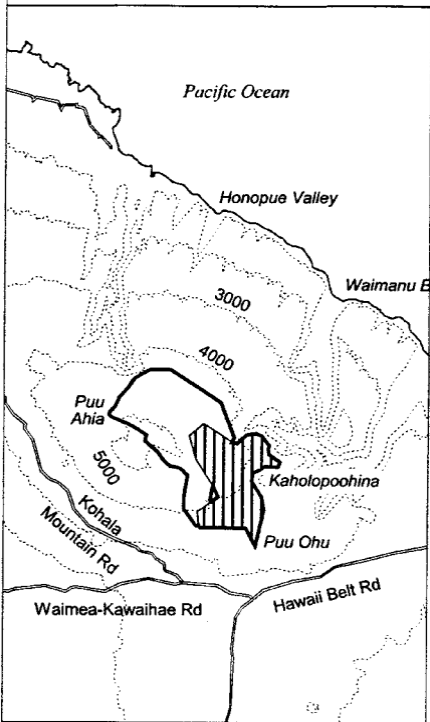

# Map 27 Unit 8

## *Clermontia drepanomorpha-a*

Critical Habitat Unit 8

Critical Habitat for  
*Clermontia drepanomorpha-a*

Elevation (1,000-ft. contours)

Major Road

Coastline

0 2 4 Miles

0 2 4 Kilometers