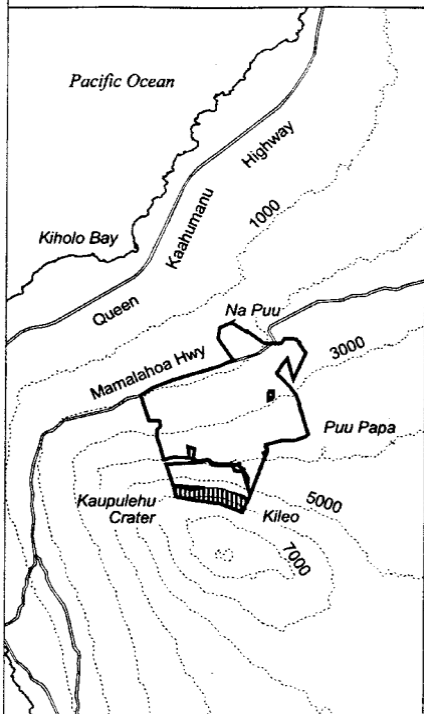

Map 39 Unit 10

Argyroxiphium kauense - a

-  Critical Habitat Unit 10
-  Critical Habitat for *Argyroxiphium kauense* - a
-  Elevation (1,000-ft. contours)
-  Major Road
-  Coastline