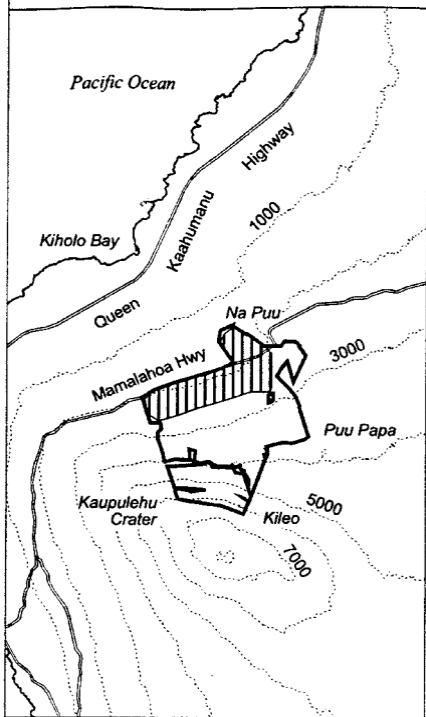

Map 41 Unit 10

Colubrina oppositifolia - a

-  Critical Habitat Unit 10
-  Critical Habitat for *Colubrina oppositifolia - a*
-  Elevation (1,000-ft. contours)
-  Major Road
-  Coastline

0 2.5 5 Miles

0 2.5 5 Kilometers