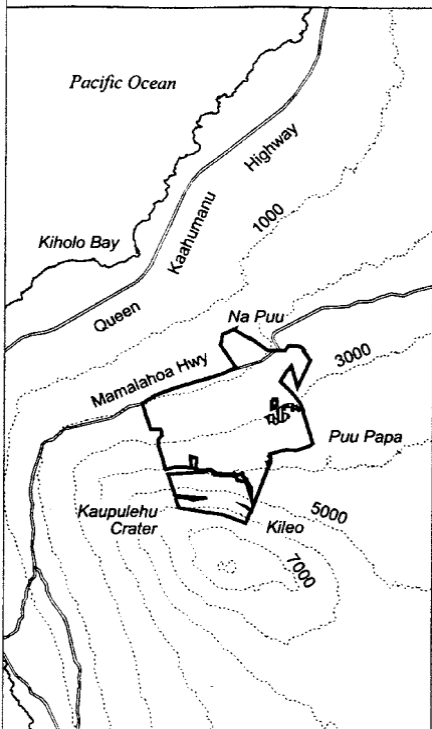

Map 42 Unit 10
Delissea undulata - a

-  Critical Habitat Unit 10
-  Critical Habitat for *Delissea undulata - a*
-  Elevation (1,000-ft. contours)
-  Major Road
-  Coastline

0 2.5 5 Miles

0 2.5 5 Kilometers