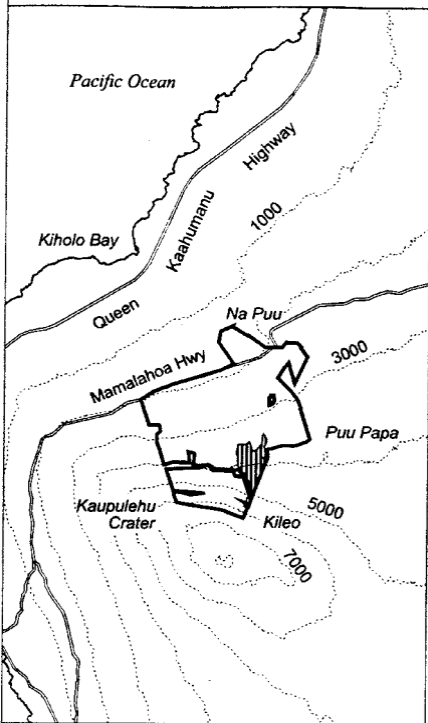

Map 43 Unit 10

Delissea undulata - b

-  Critical Habitat Unit 10
-  Critical Habitat for *Delissea undulata* - b
-  Elevation (1,000-ft. contours)
-  Major Road
-  Coastline

0 2.5 5 Miles

0 2.5 5 Kilometers