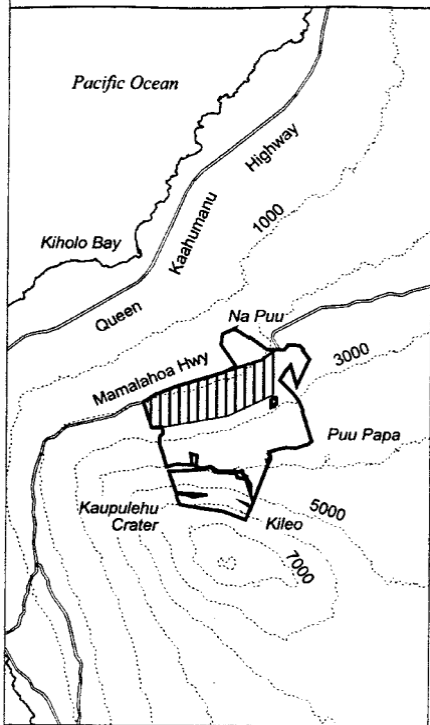

Map 46 Unit 10
Neraudia ovata - a

Critical Habitat Unit 10

Critical Habitat for
Neraudia ovata - a

Elevation (1,000-ft. contours)

Major Road

Coastline

0 2.5 5 Miles

0 2.5 5 Kilometers