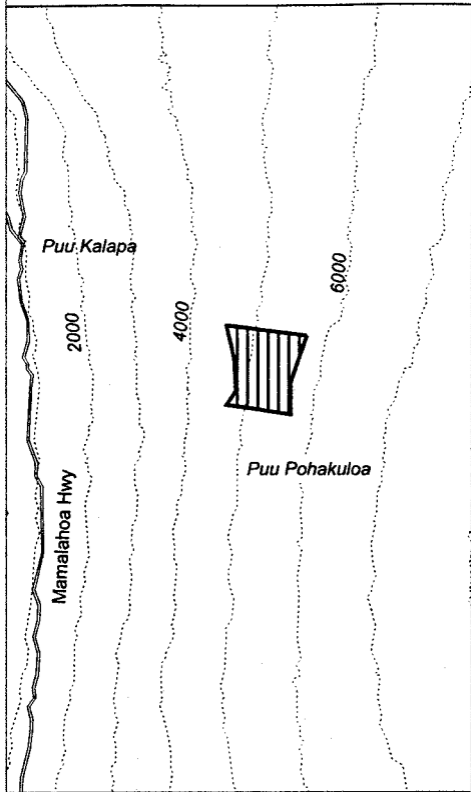

Map 57 Unit 14
Cyanea hamatiflora
ssp. carlsonii - b

Critical Habitat Unit 14

Critical Habitat for
Cyanea hamatiflora
ssp. carlsonii - b

Elevation (1,000-ft. contours)

Major Road

Coastline

0 1 2 Miles

0 1 2 Kilometers