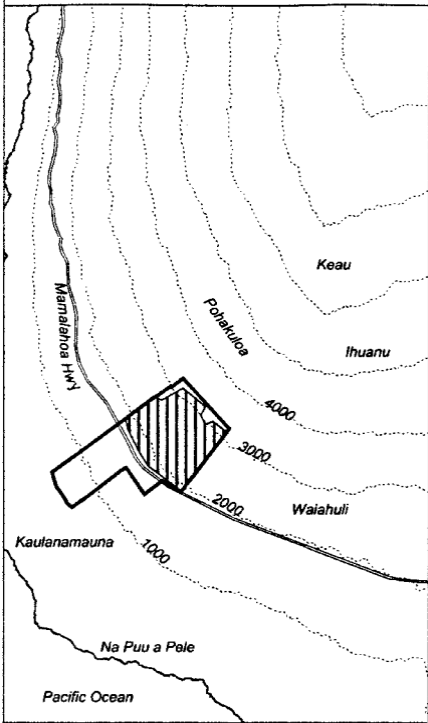

Map 65
Unit 18 - *Diellia erecta* - b

Critical Habitat Unit 18

Critical Habitat for
Diellia erecta - b

Elevation (1,000-ft. contours)

Major Road

Coastline

0 2.5 5 Miles

0 2.5 5 Kilometers