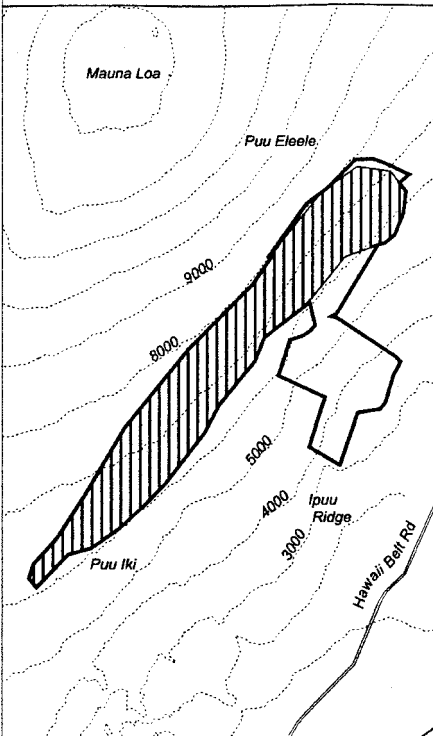

Map 76 Unit 24  
*Argyroxiphium kauense* – b

-  Critical Habitat Unit 24
-  Critical Habitat for *Argyroxiphium kauense* -- b
-  Elevation (1,000-ft. contours)
-  Major Road
-  Coastline

0 2.5 5 Miles

0 2.5 5 Kilometers