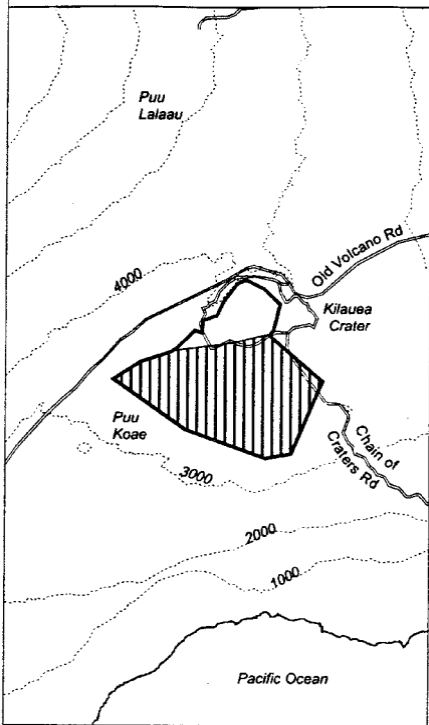

# Map 87

## Unit 27 - *Portulaca sclerocarpa* -- a

Critical Habitat Unit 27

Critical Habitat for  
*Portulaca sclerocarpa* -- a

Elevation (1,000-ft. contours)

Major Road

Coastline

0 2.5 5 Miles

0 2.5 5 Kilometers