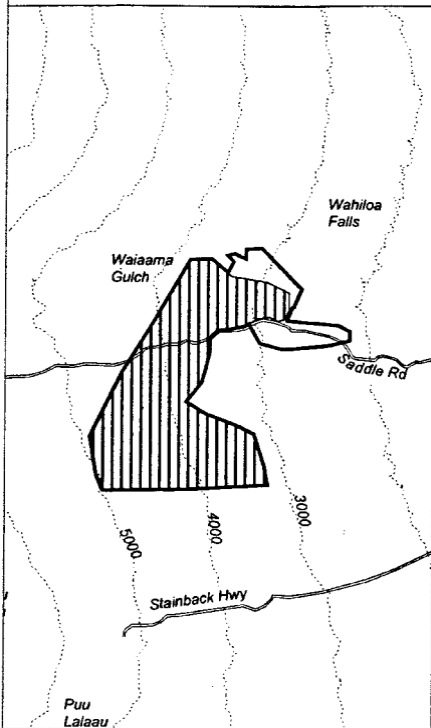

Map 90
Unit 29 - *Clermontia peleana* - c

-  Critical Habitat Unit 29
-  Critical Habitat for *Clermontia peleana* - c
-  Elevation (1,000-ft. contours)
-  Major Road
-  Coastline

0 2.5 5 Miles

0 2.5 5 Kilometers