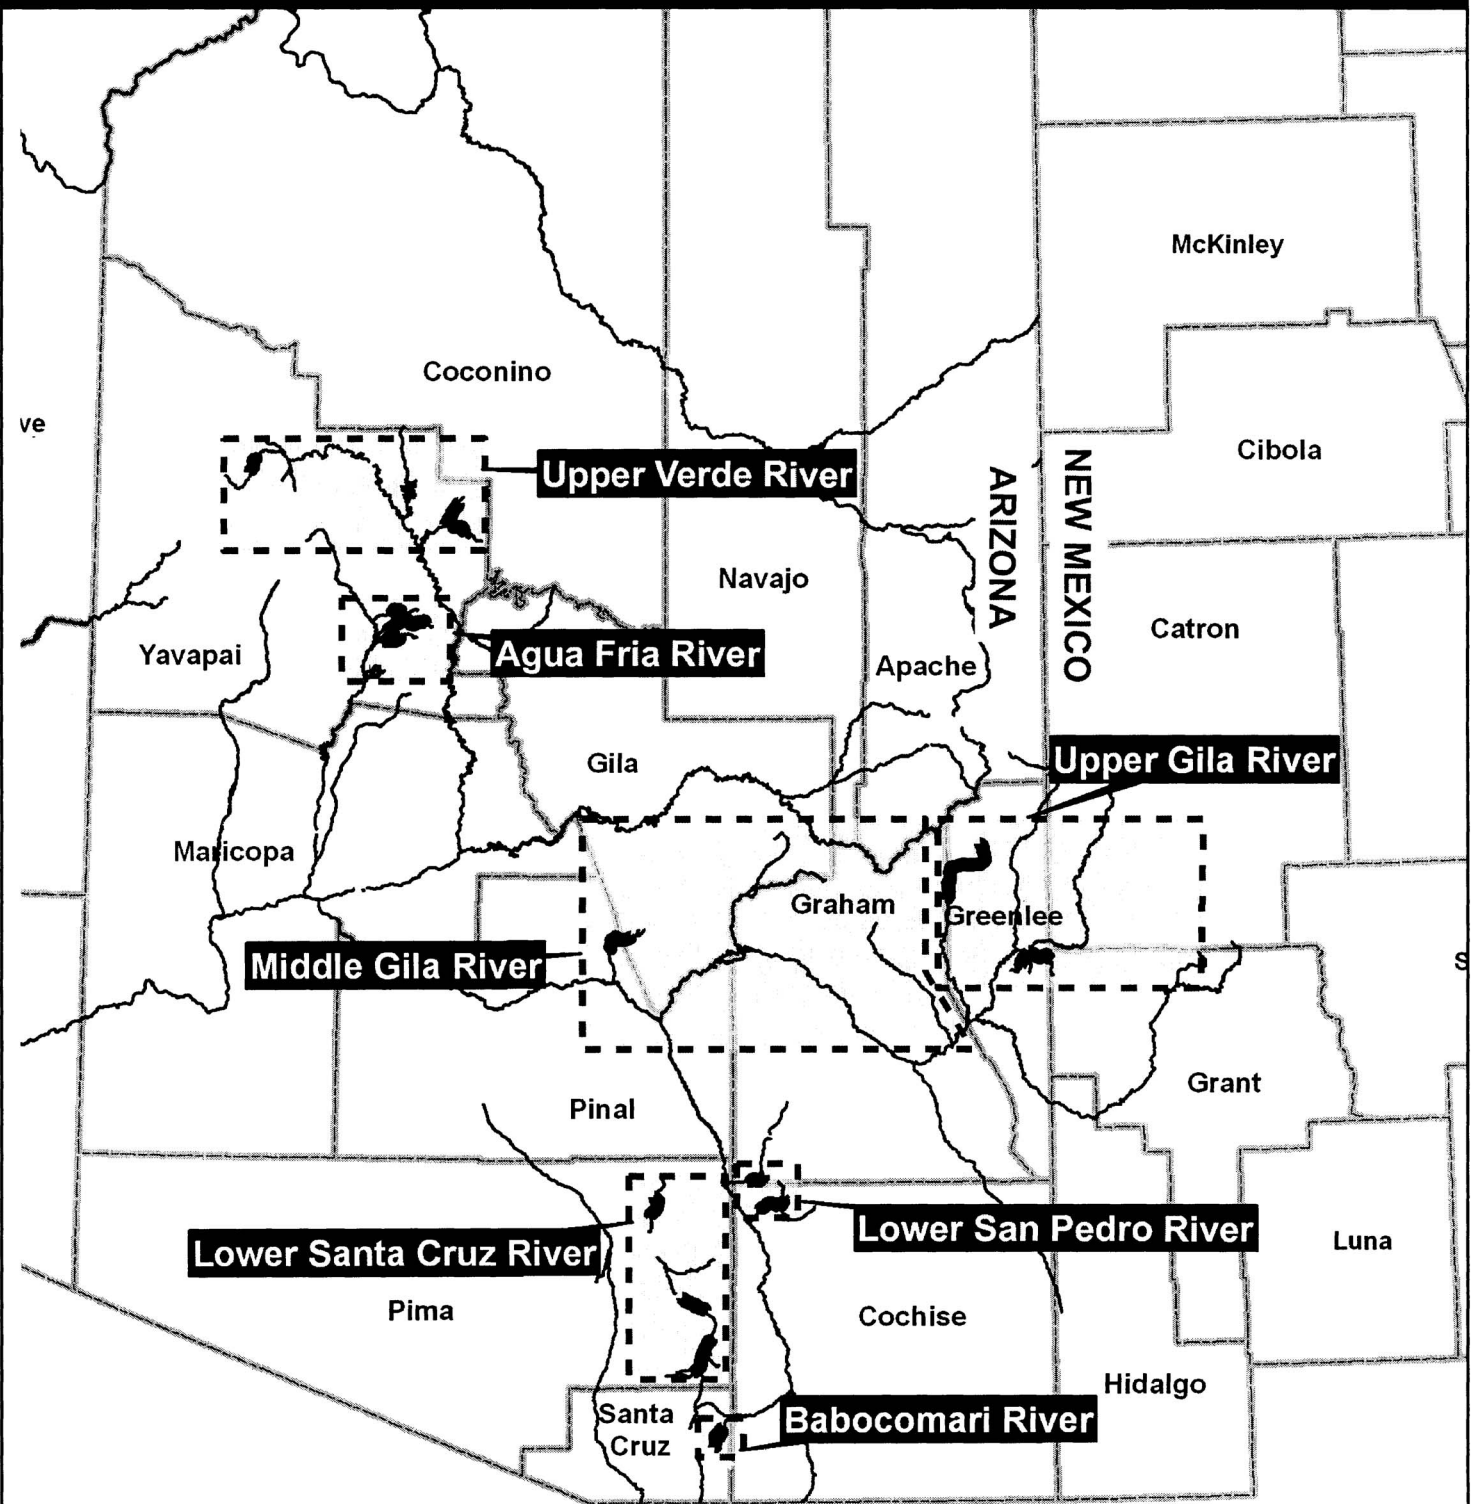

Overview of Critical Habitat Areas for the Gila Chub (*Gila intermedia*)

Legend

- Streams
- Critical Habitat
- Counties
- River Area

Area Enlarged