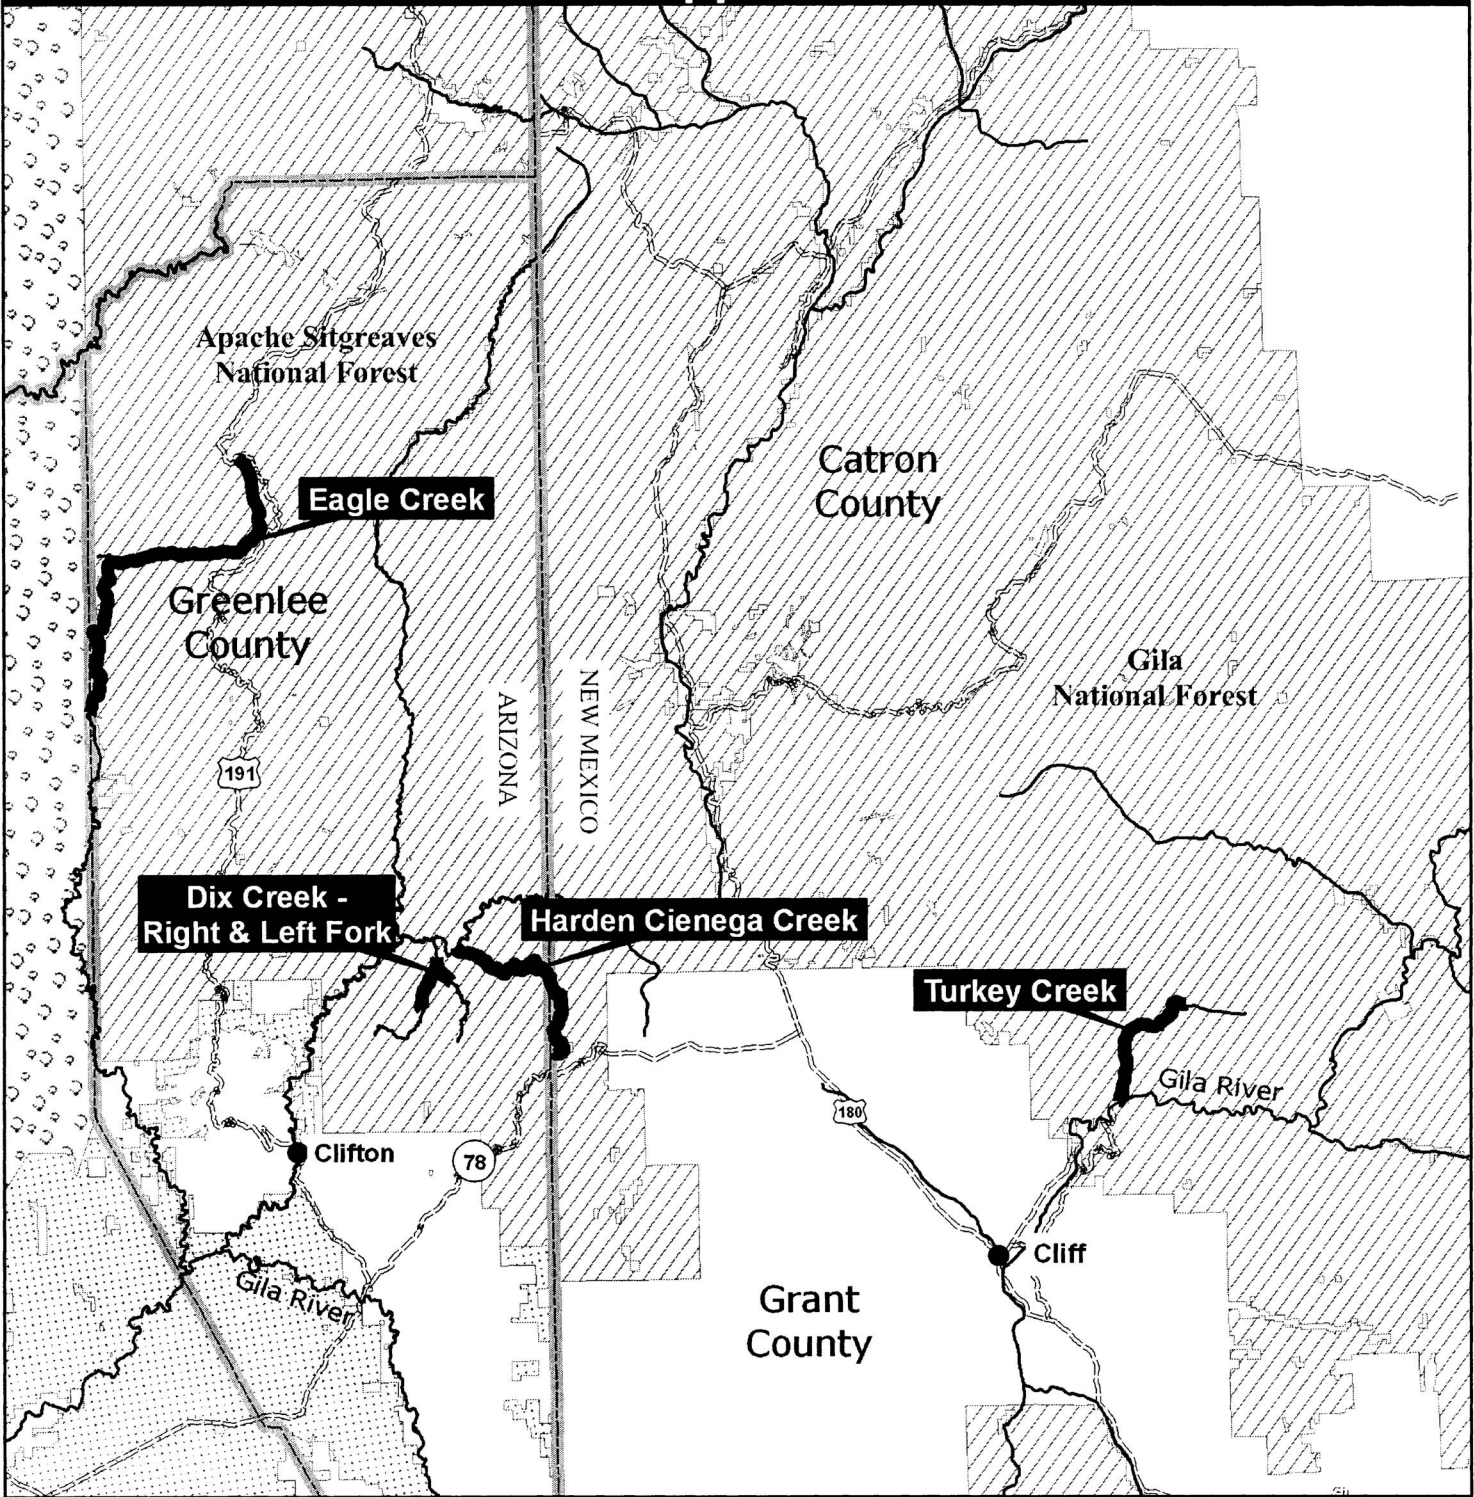

General Location of Gila Chub Critical Habitat Area 1: Upper Gila River

Legend

-  Critical Habitat
-  Rivers & Streams
-  Major Roads
-  Counties
-  BLM
-  Forest Service
-  Indian Reservation

Area Enlarged