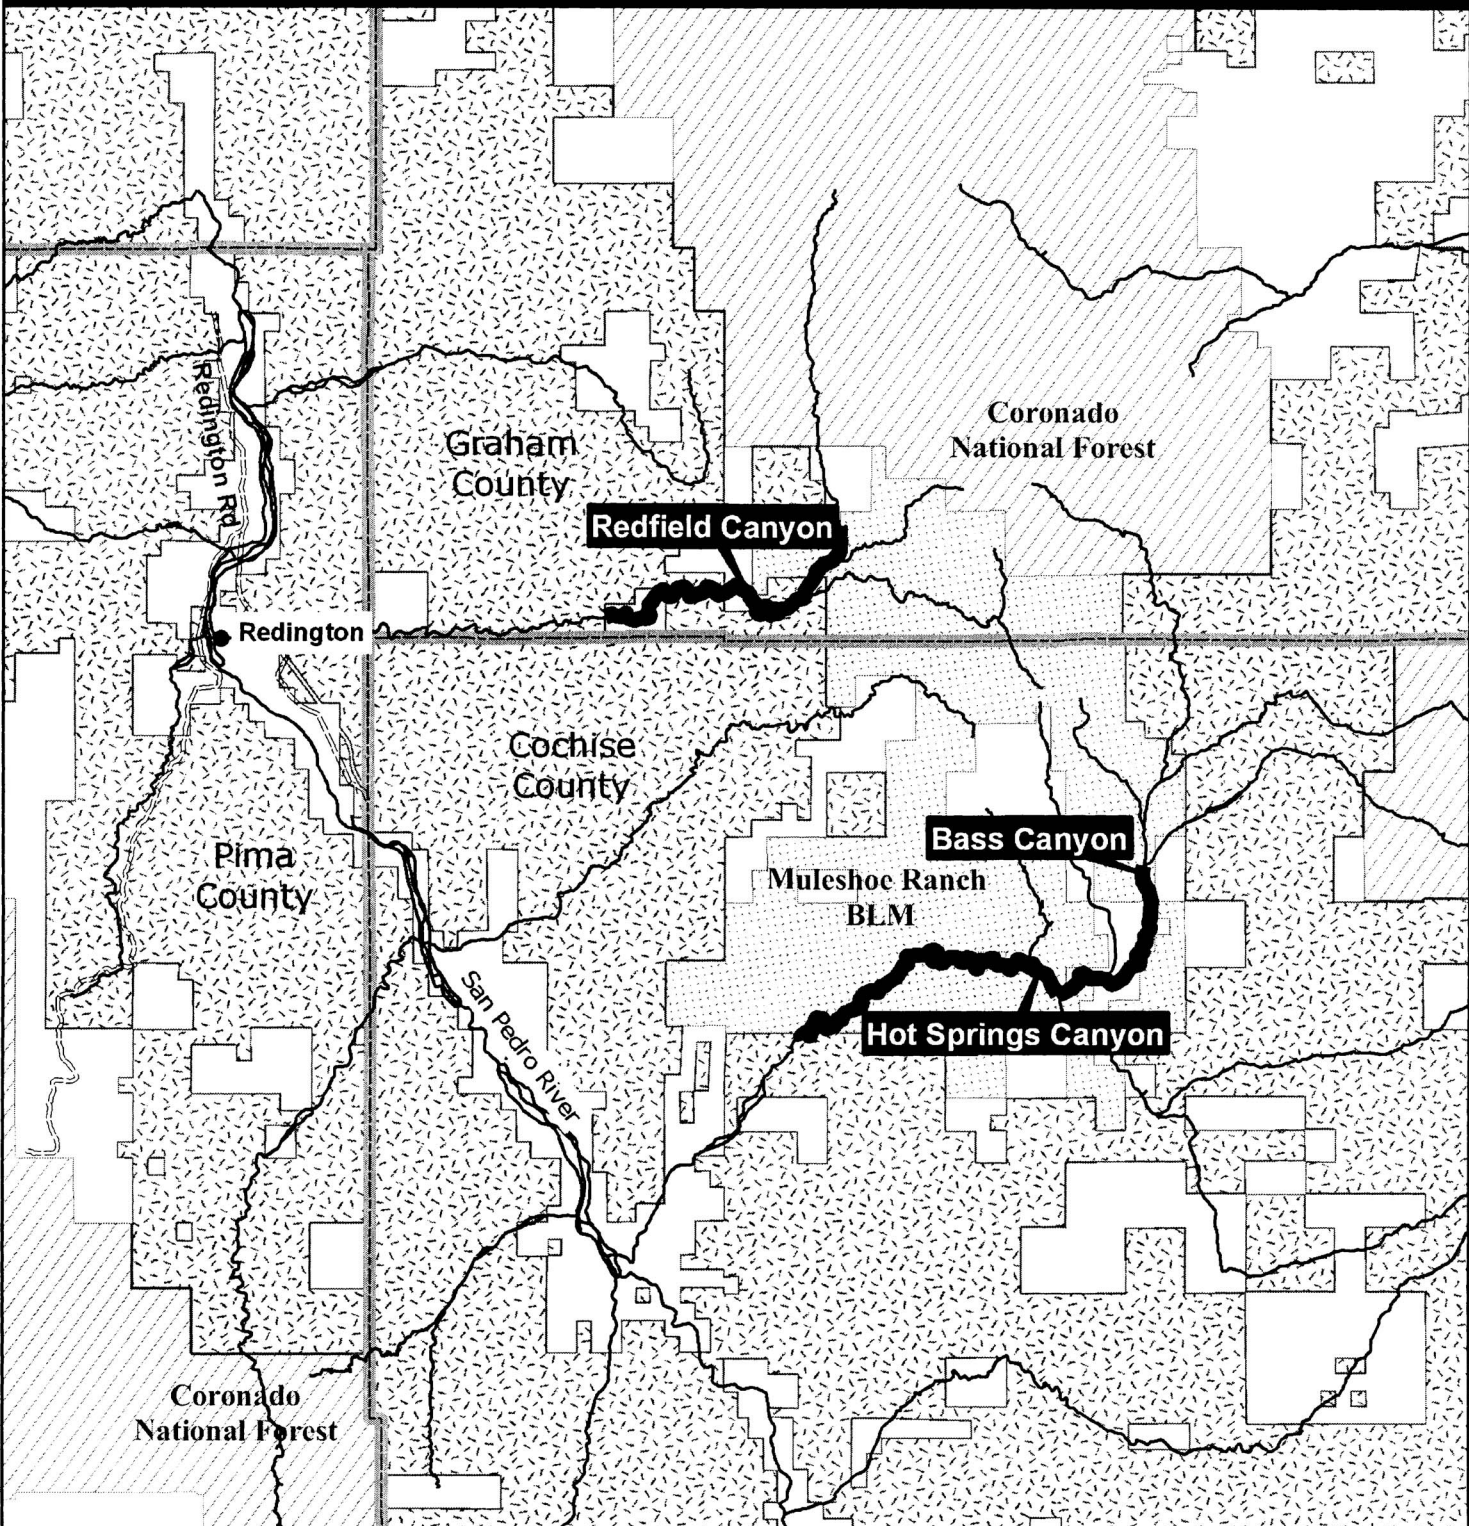

General Location of Gila Chub Critical Habitat Area 4: Lower San Pedro River

Legend

-  Critical Habitat
-  Rivers & Streams
-  Major Roads
-  Counties
-  BLM
-  Forest Service
-  State

Area Enlarged