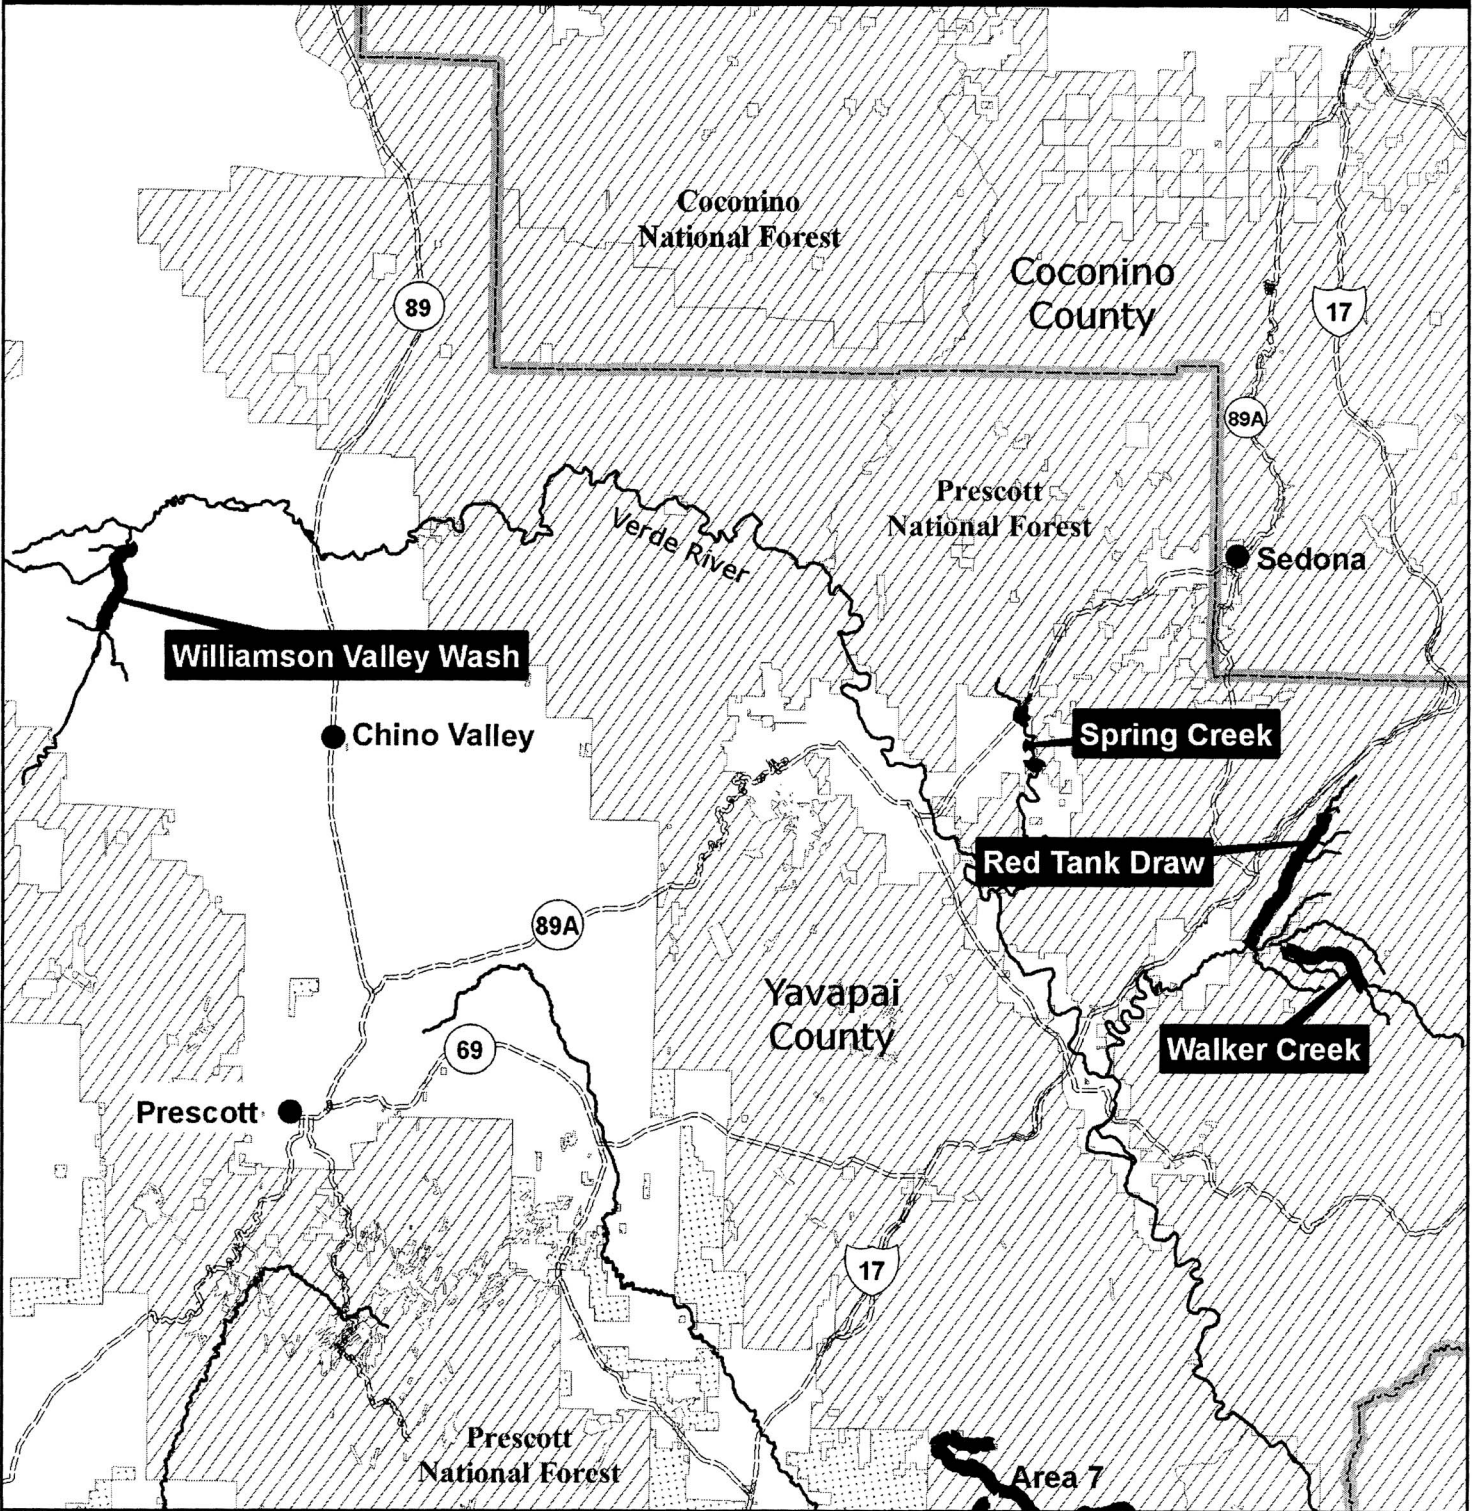

General Location of Gila Chub Critical Habitat Area 6: Upper Verde River

Legend

- Rivers & Streams
- ==== Major Roads
- █ Critical Habitat
- ▭ Counties
- ▨ BLM
- ▩ Forest Service

Area Enlarged