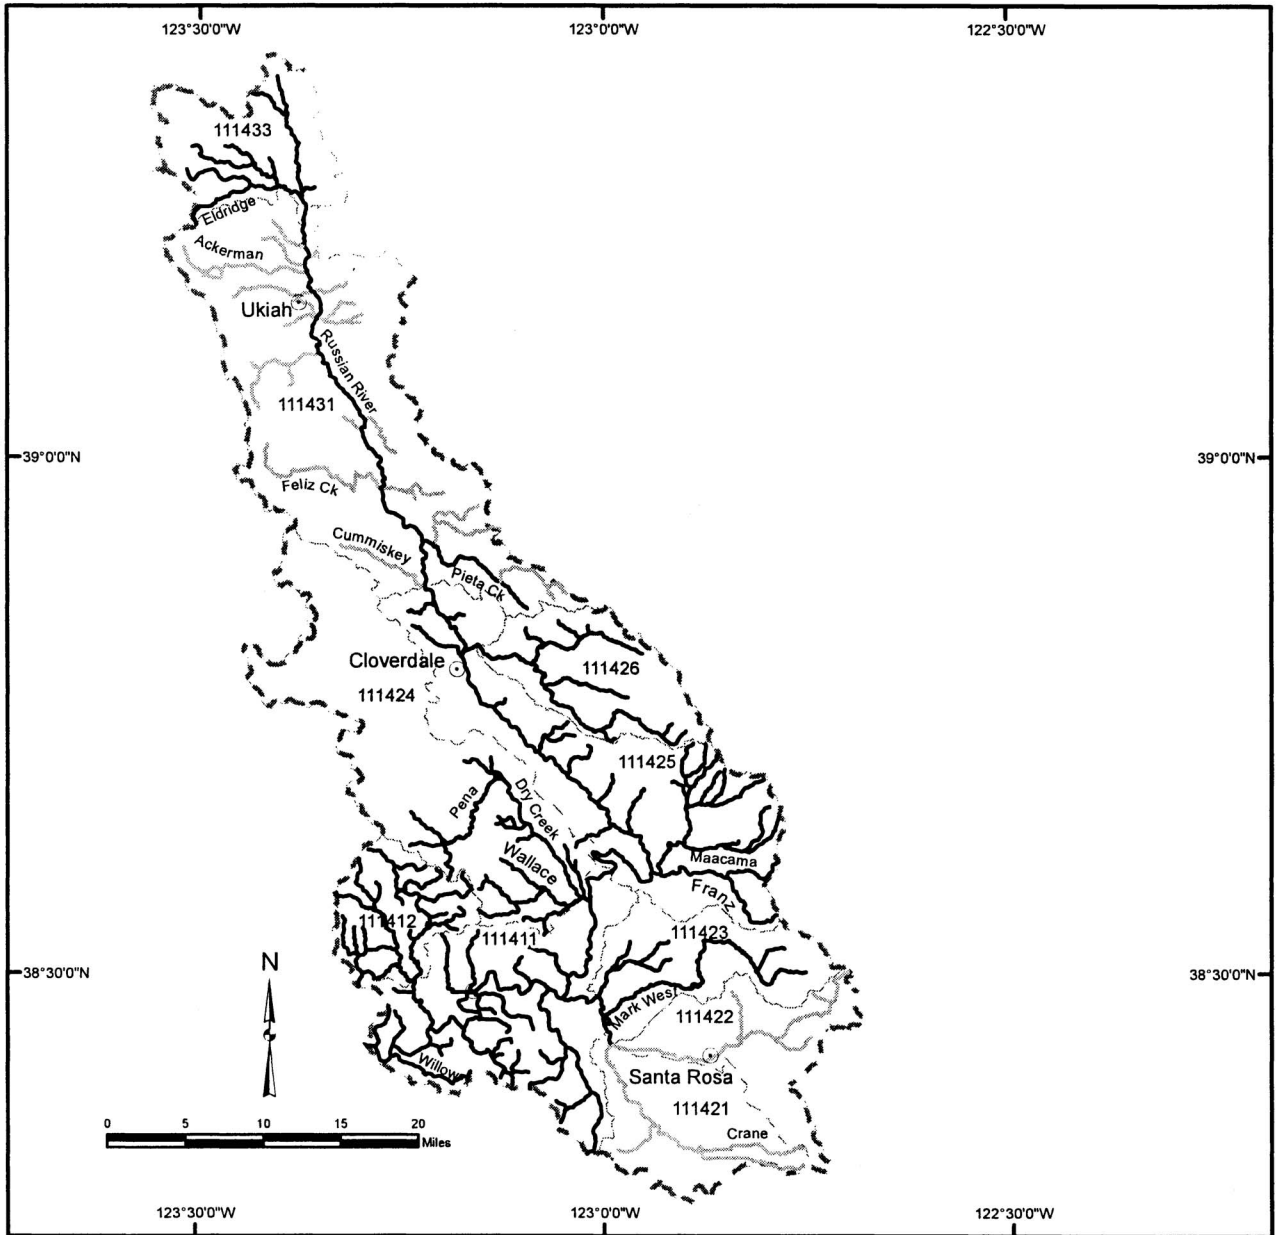

Critical Habitat for the California Central Coast Steelhead

Russian River Hydrologic Unit
1114

-  Cities/Towns
-  Critical Habitat
-  Occupied but excluded streams / areas
-  Hydrologic Unit Boundary
-  Fifth Field Calwater Hydrologic Sub-Area Boundary

110701 Fifth Field Calwater Hydrologic Sub-Area Number