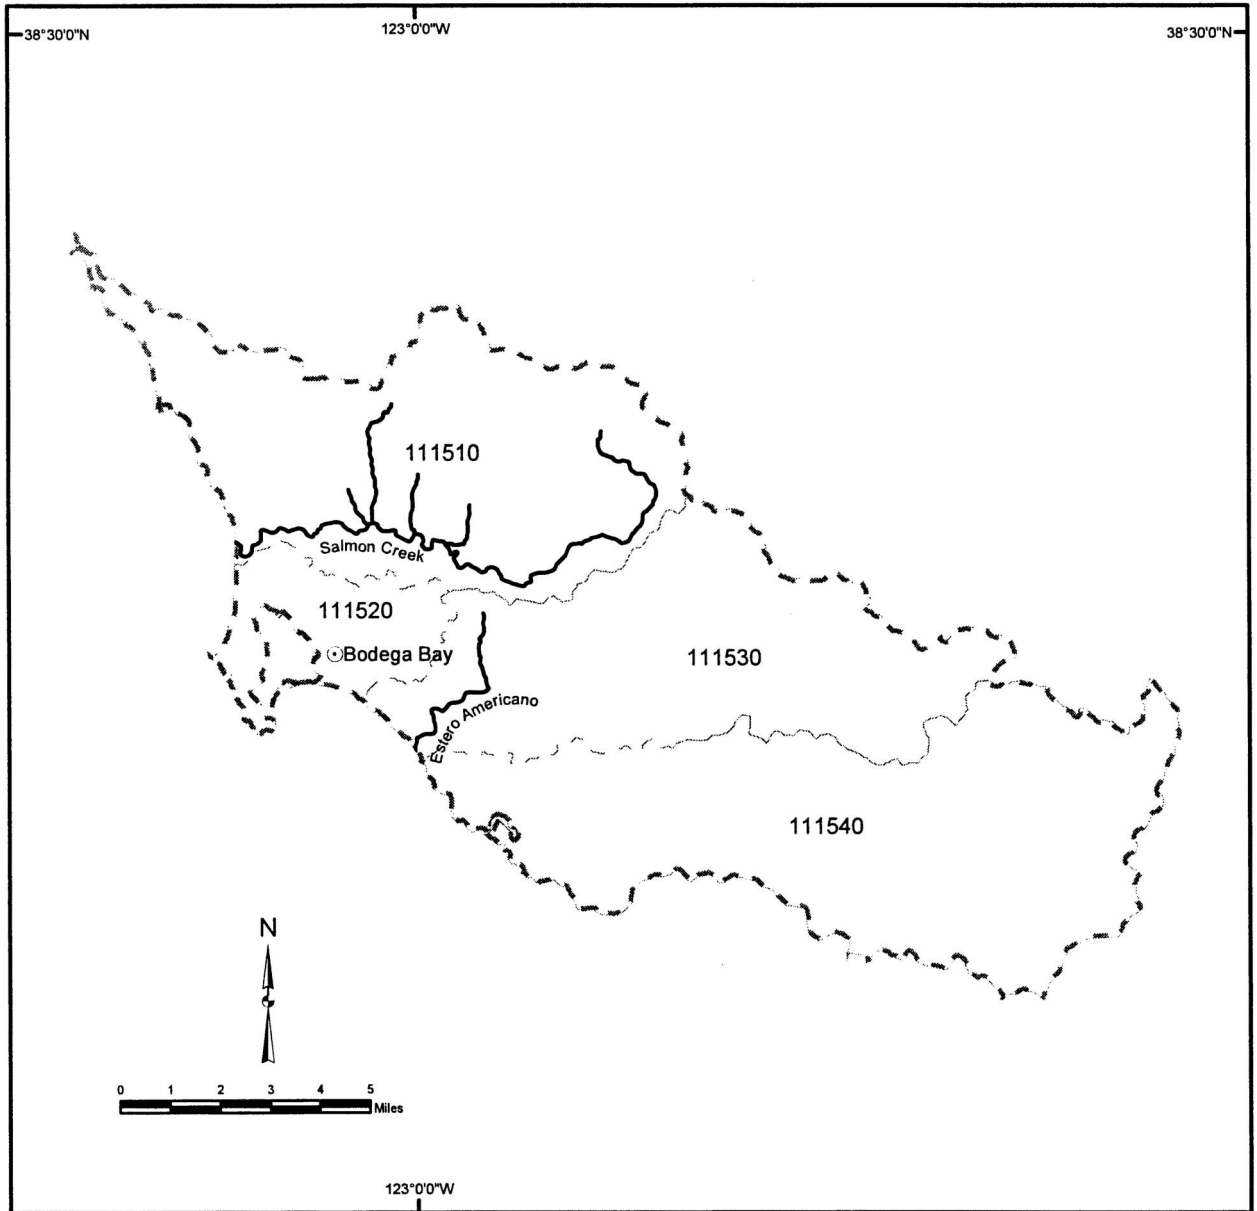

Critical Habitat for the California Central Coast Steelhead

Bodega Hydrologic Unit 1115

-  Cities/Towns
-  Critical Habitat
-  Hydrologic Unit Boundary
-  Fifth Field Calwater Hydrologic Sub-Area Boundary
- 110701 Fifth Field Calwater Hydrologic Sub-Area Number