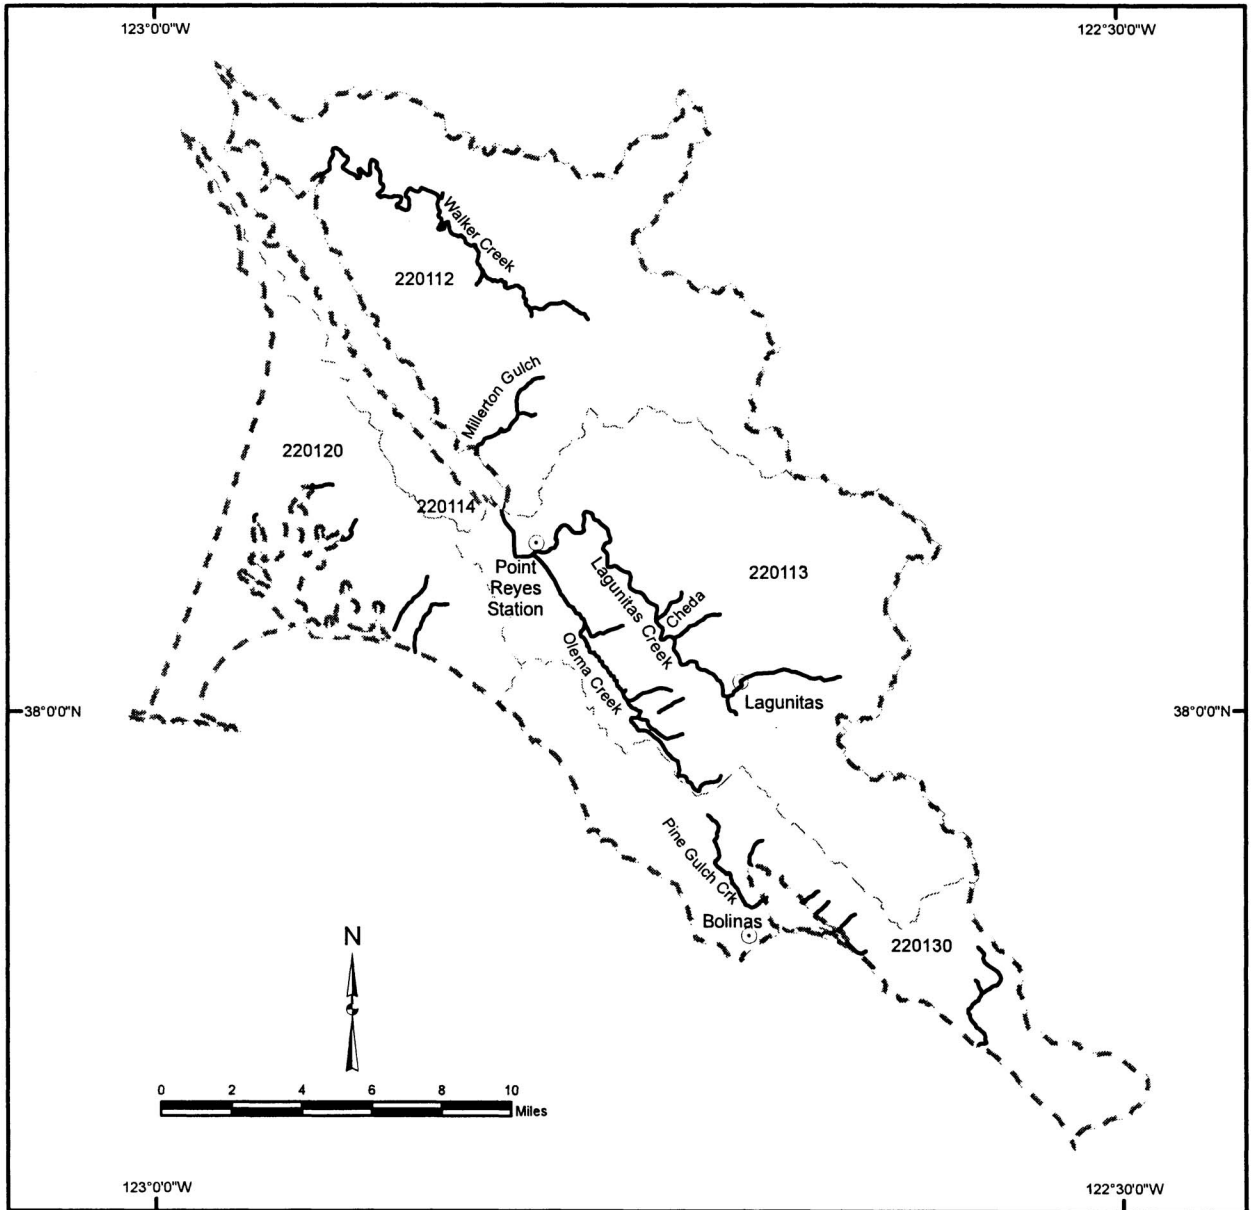

Critical Habitat for the California Central Coast Steelhead

Marin Coastal Hydrologic Unit
2201

 Cities/Towns
 Critical Habitat
 Hydrologic Unit Boundary
 Fifth Field Calwater Hydrologic Sub-Area Boundary
 110701 Fifth Field Calwater Hydrologic Sub-Area Number