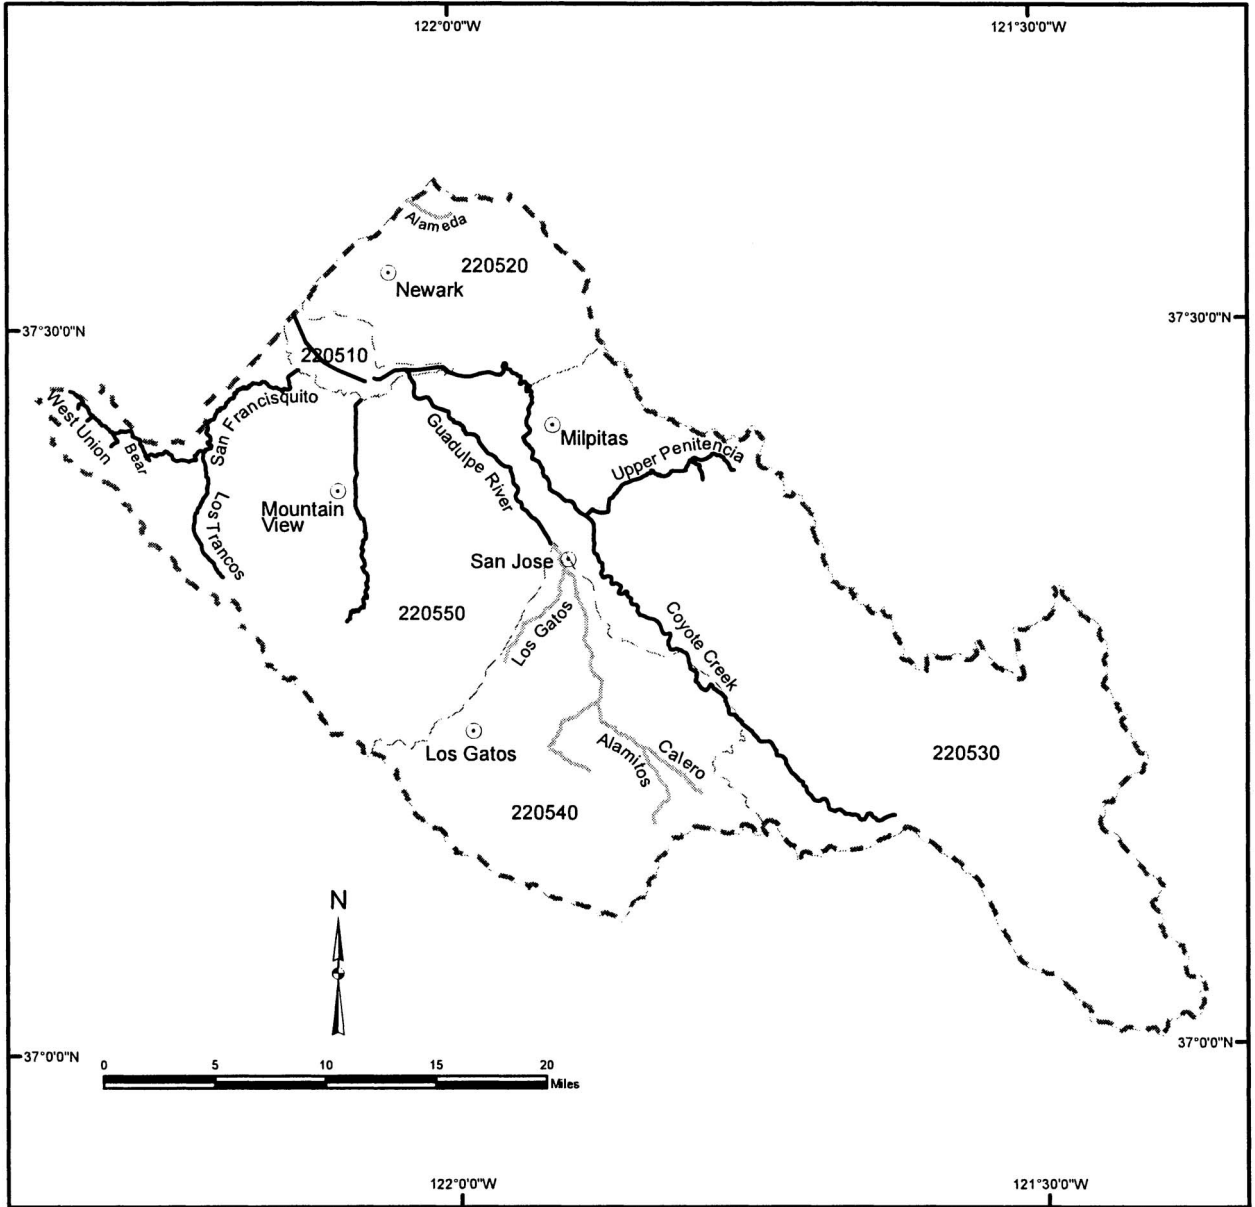

# Critical Habitat for the California Central Coast Steelhead

Santa Clara Hydrologic Unit  
2205

-  Cities/Towns
-  Critical Habitat
-  Occupied but excluded streams / areas
-  Hydrologic Unit Boundary
-  Fifth Field Calwater Hydrologic Sub-Area Boundary

110701 Fifth Field Calwater Hydrologic Sub-Area Number