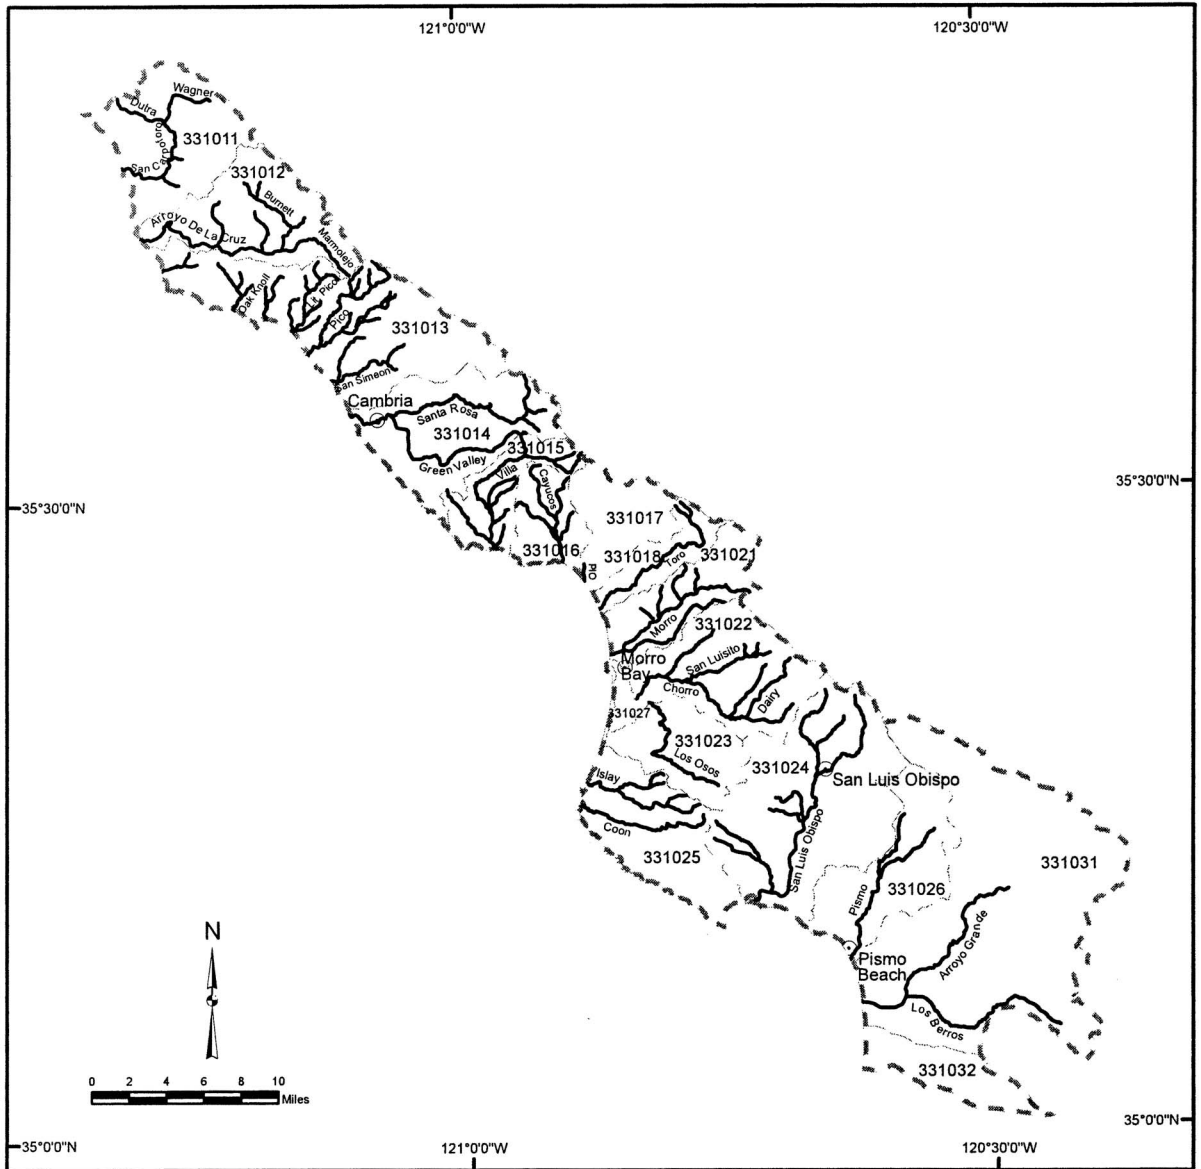

Critical Habitat for the South-central California Coast Steelhead

Estero Bay Hydrologic Unit
3310

-  Cities/Towns
-  Critical Habitat
-  Hydrologic Unit Boundary
-  Fifth Field Calwater Hydrologic Sub-Area Boundary

110701 Fifth Field Calwater Hydrologic Sub-Area Number