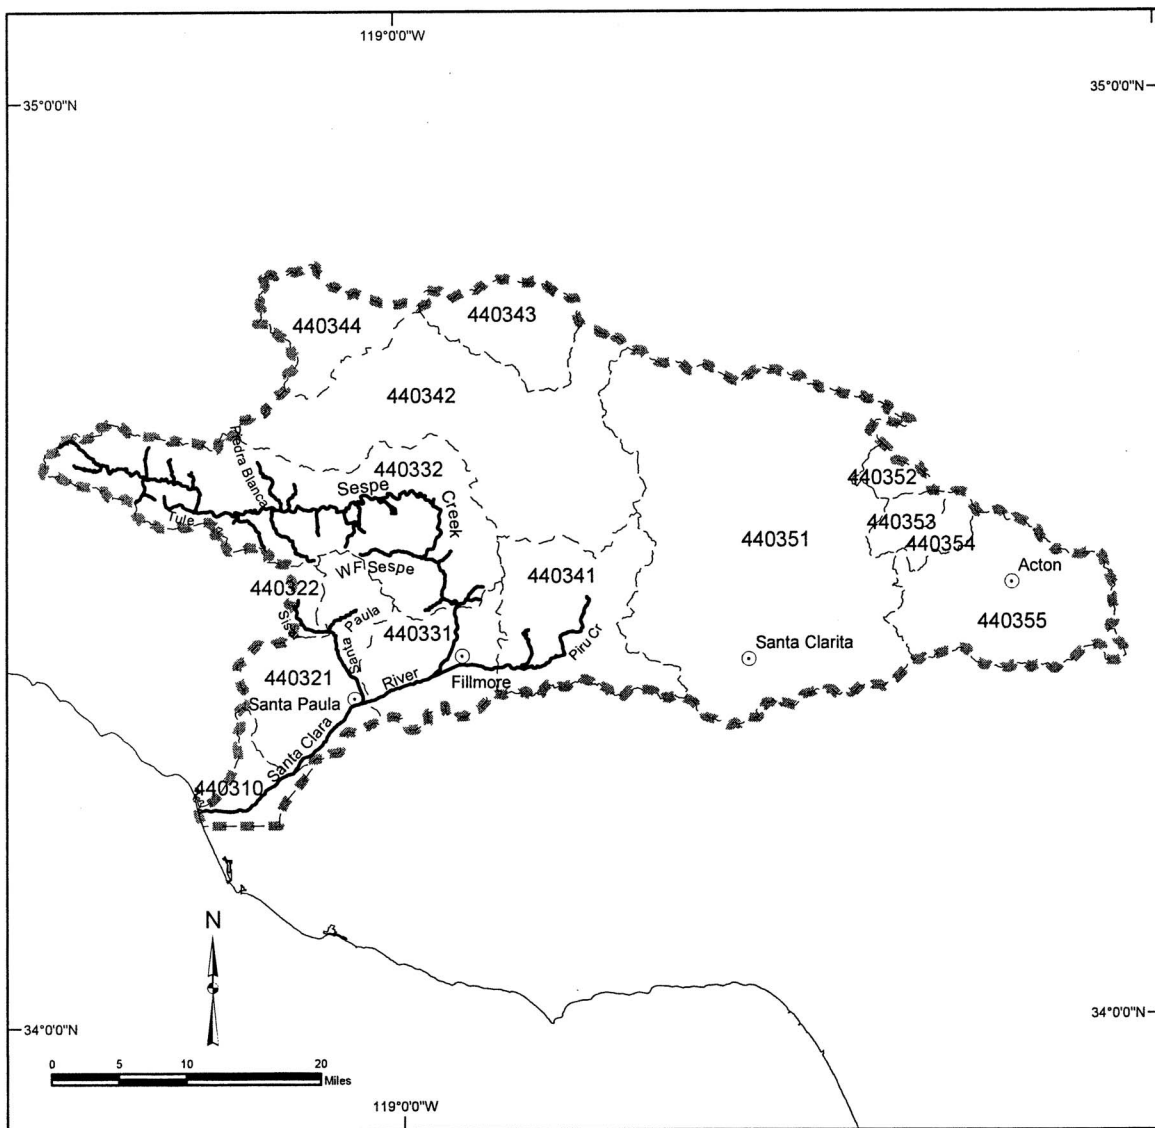

Critical Habitat for the Southern California Steelhead

Santa Clara-Calleguas Hydrologic Unit 4403

	Cities/Towns
	Critical Habitat
	Calwater Hydrologic Unit Boundary
	Fifth Field Calwater Hydrologic Sub-Area Boundary
331210 Fifth Field Calwater Hydrologic Sub-Area Number	