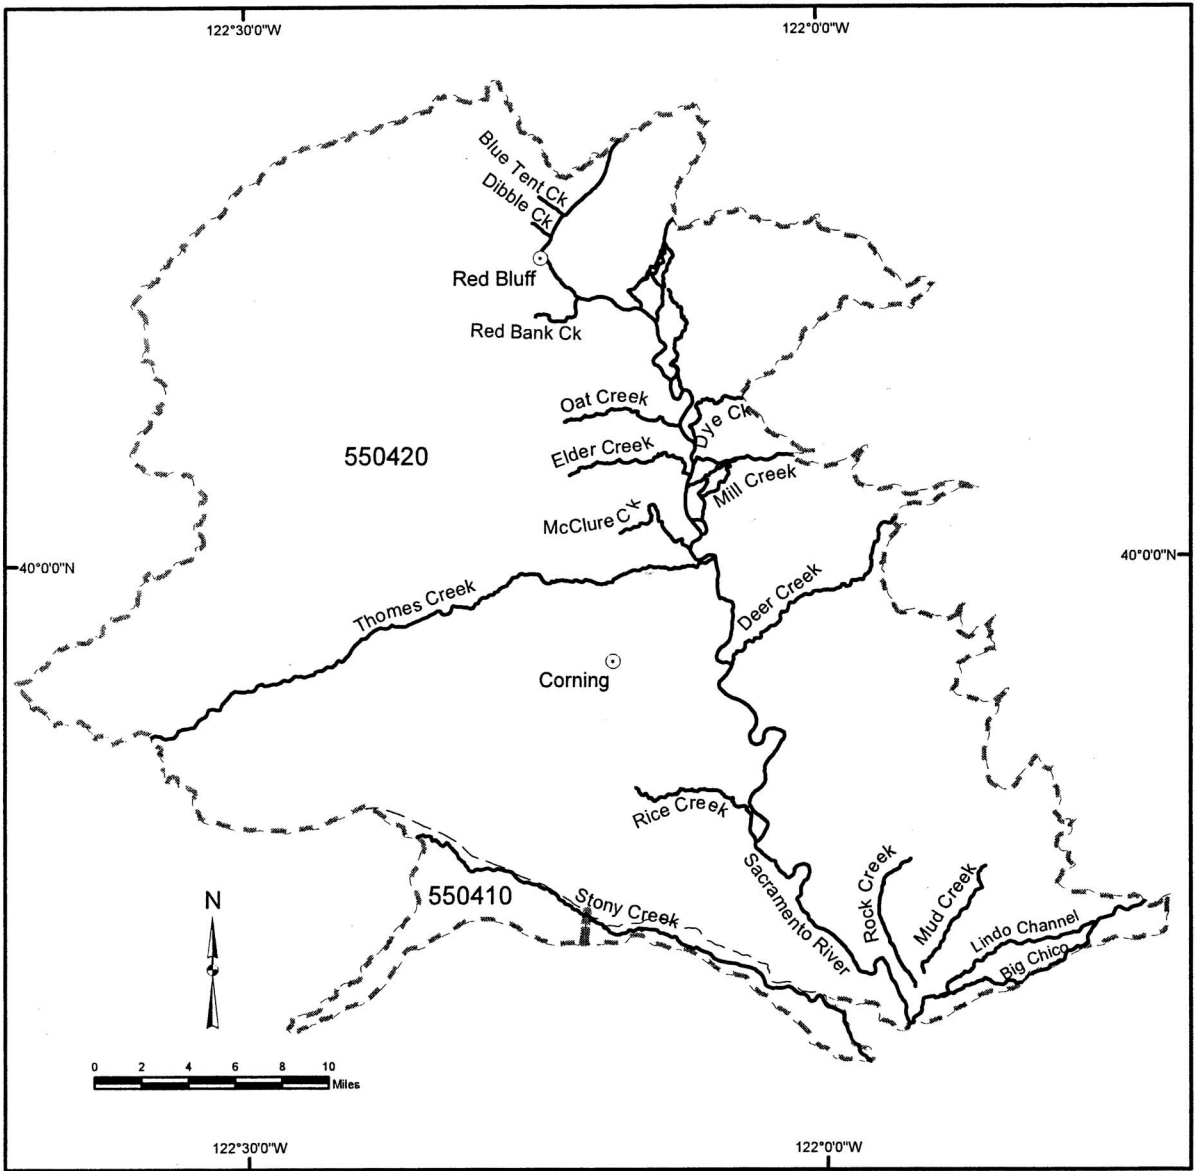

# Critical Habitat for the California Central Valley Steelhead

Tehama Hydrologic Unit  
5504

- ⊙ Cities/Towns
- Critical Habitat
- - - Hydrologic Unit Boundary
- · - Fifth Field Calwater Hydrologic Sub-Area Boundary

110701 Fifth Field Calwater Hydrologic Sub-Area Number