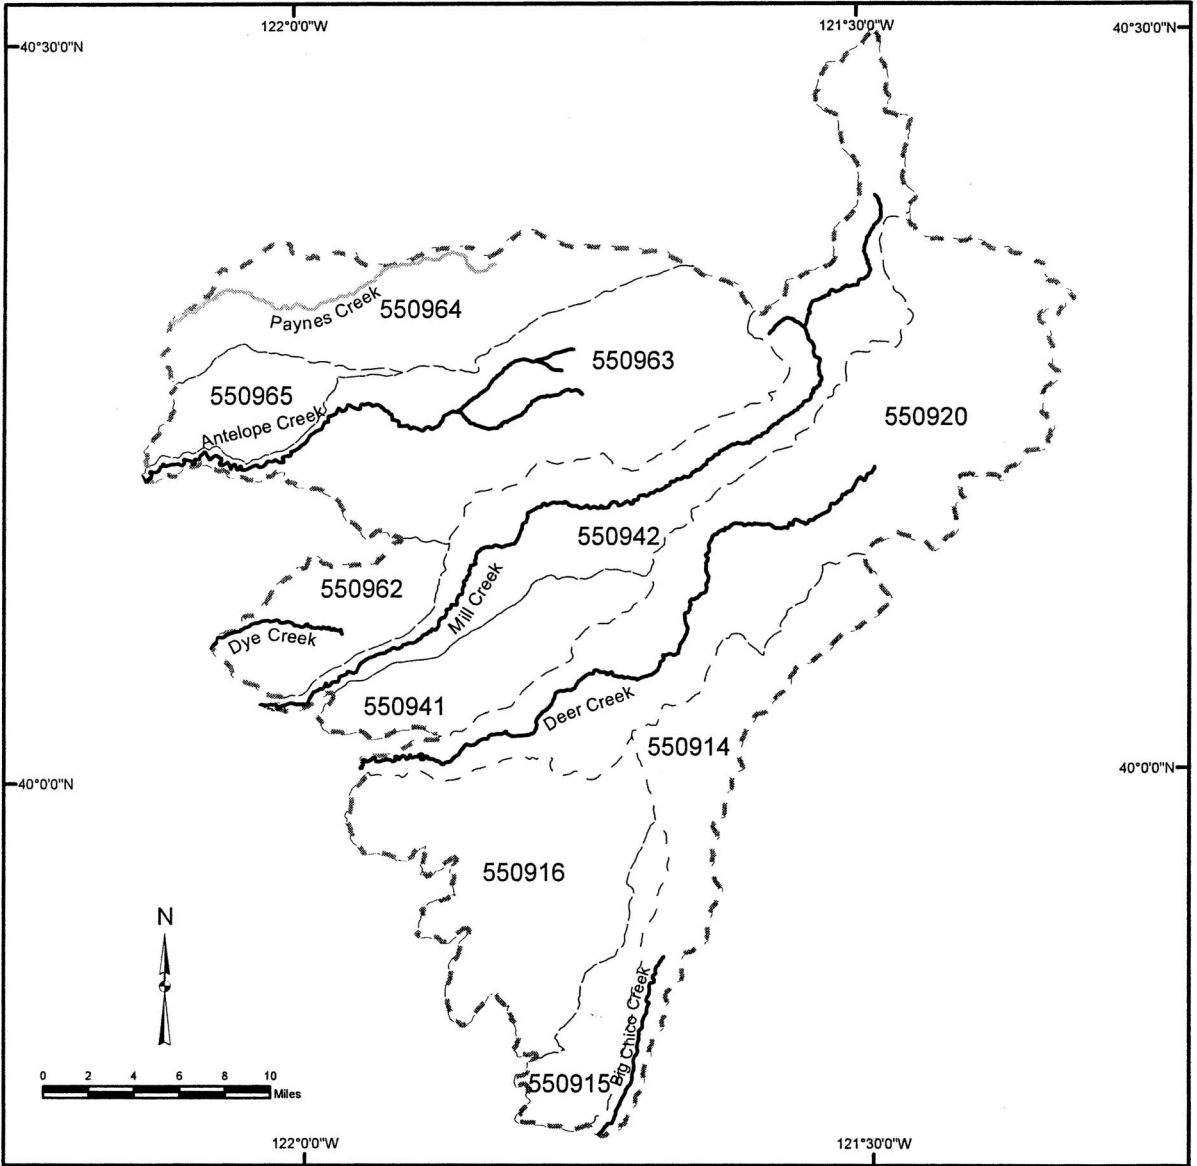

Critical Habitat for the California Central Valley Steelhead

Eastern Tehama Hydrologic Unit
5509

-  Cities/Towns
-  Critical Habitat
-  Occupied but excluded streams / areas
-  Hydrologic Unit Boundary
-  Fifth Field Calwater Hydrologic Sub-Area Boundary

110701 Fifth Field Calwater Hydrologic Sub-Area Number