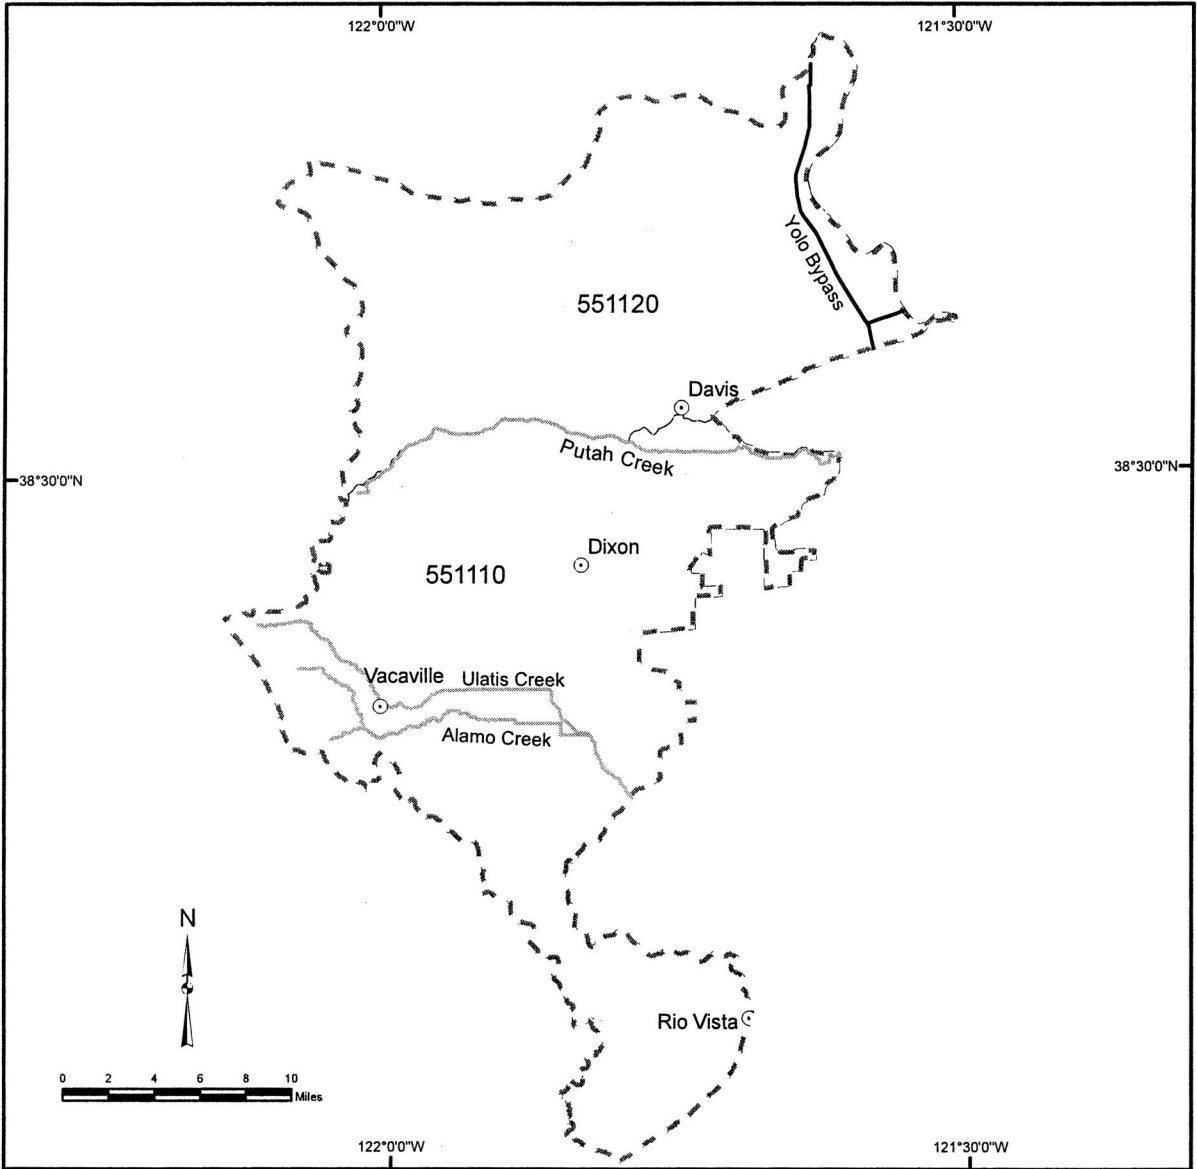

Critical Habitat for the California Central Valley Steelhead

Valley Putah-Cache Hydrologic Unit
5511

- Cities/Towns
- Critical Habitat
- Occupied but excluded streams / areas
- Hydrologic Unit Boundary
- Fifth Field Calwater Hydrologic Sub-Area Boundary

110701 Fifth Field Calwater Hydrologic Sub-Area Number