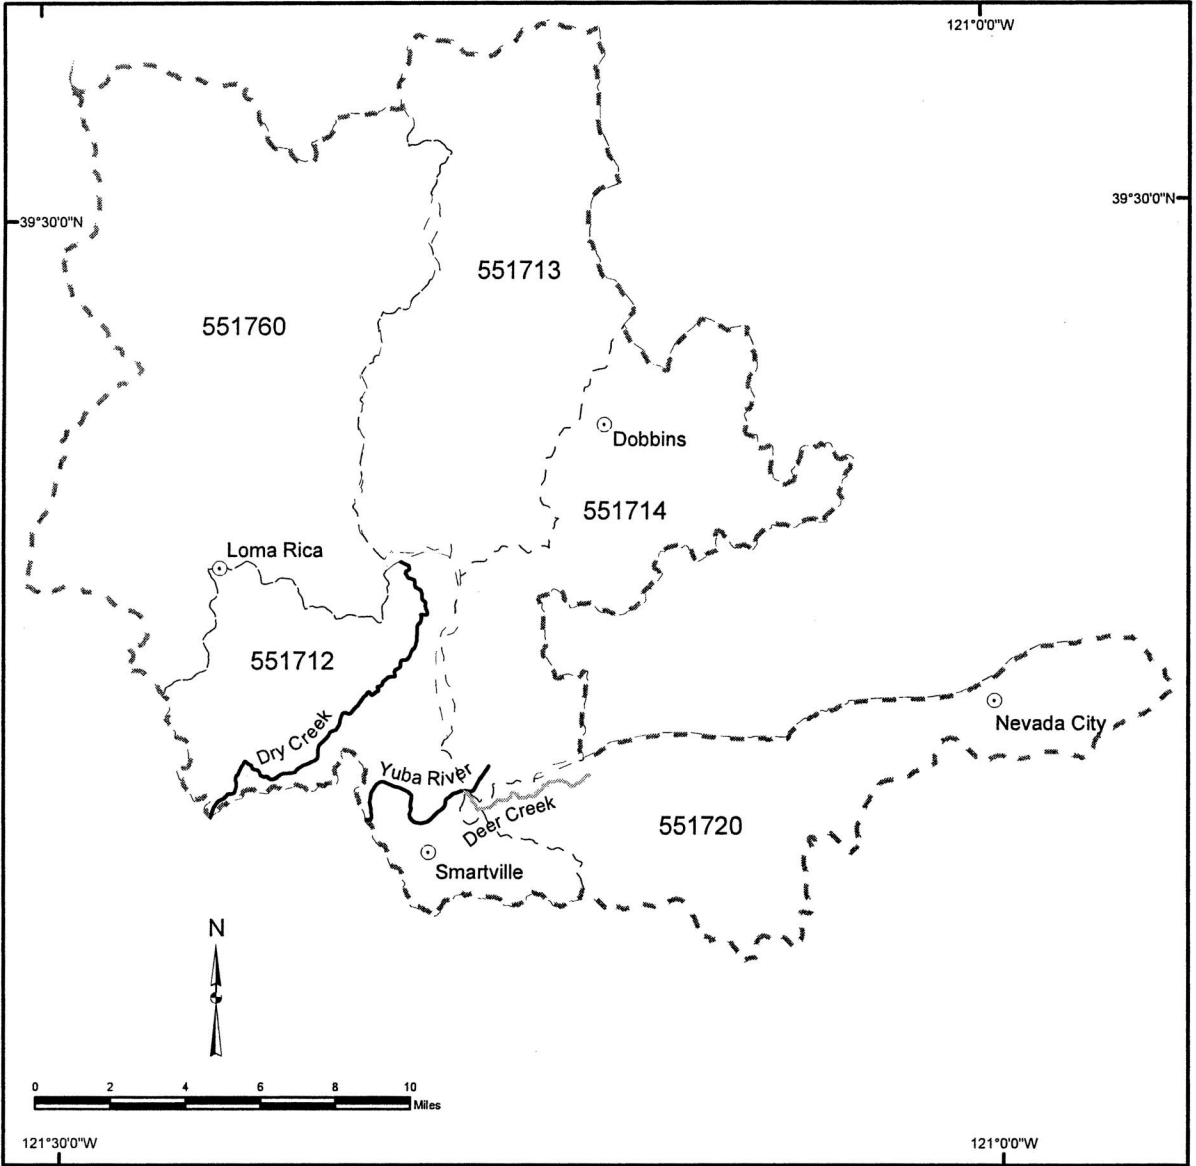

Critical Habitat for the California Central Valley Steelhead

Yuba River Hydrologic Unit 5517

- Cities/Towns
- Critical Habitat
- Occupied but excluded streams / areas
- Hydrologic Unit Boundary
- - - Fifth Field Calwater Hydrologic Sub-Area Boundary

110701 Fifth Field Calwater Hydrologic Sub-Area Number