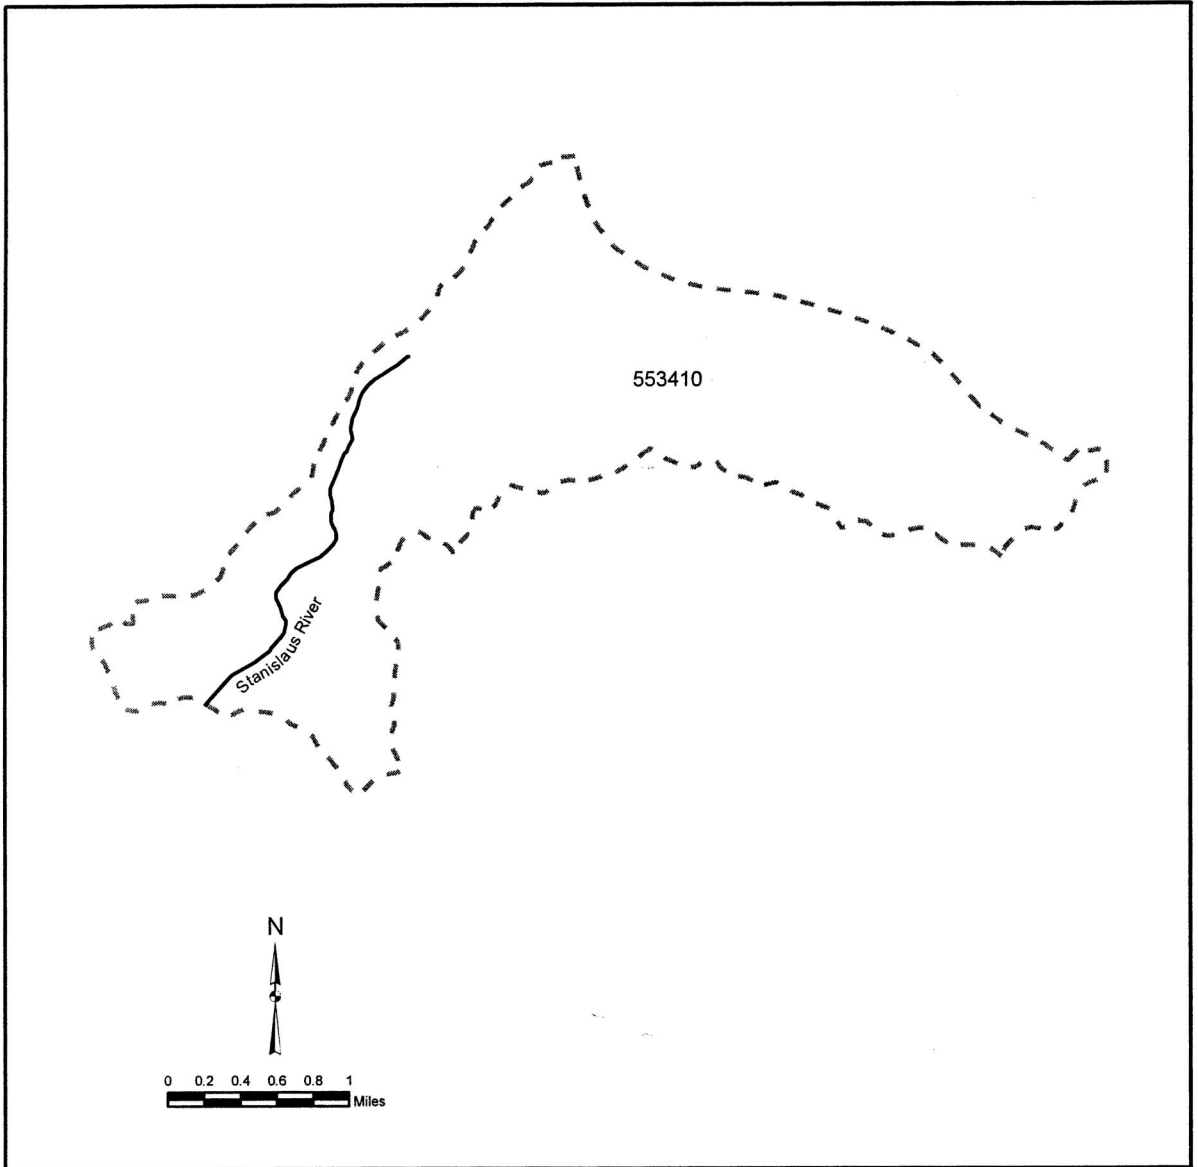

**Critical Habitat for the
California Central Valley Steelhead**

**Stanislaus River Hydrologic Unit
5534**

- Critical Habitat
- ⋯ Hydrologic Unit Boundary
- ⋯ Fifth Field Calwater Hydrologic Sub-Area Boundary
- 110701 Fifth Field Calwater Hydrologic Sub-Area Number