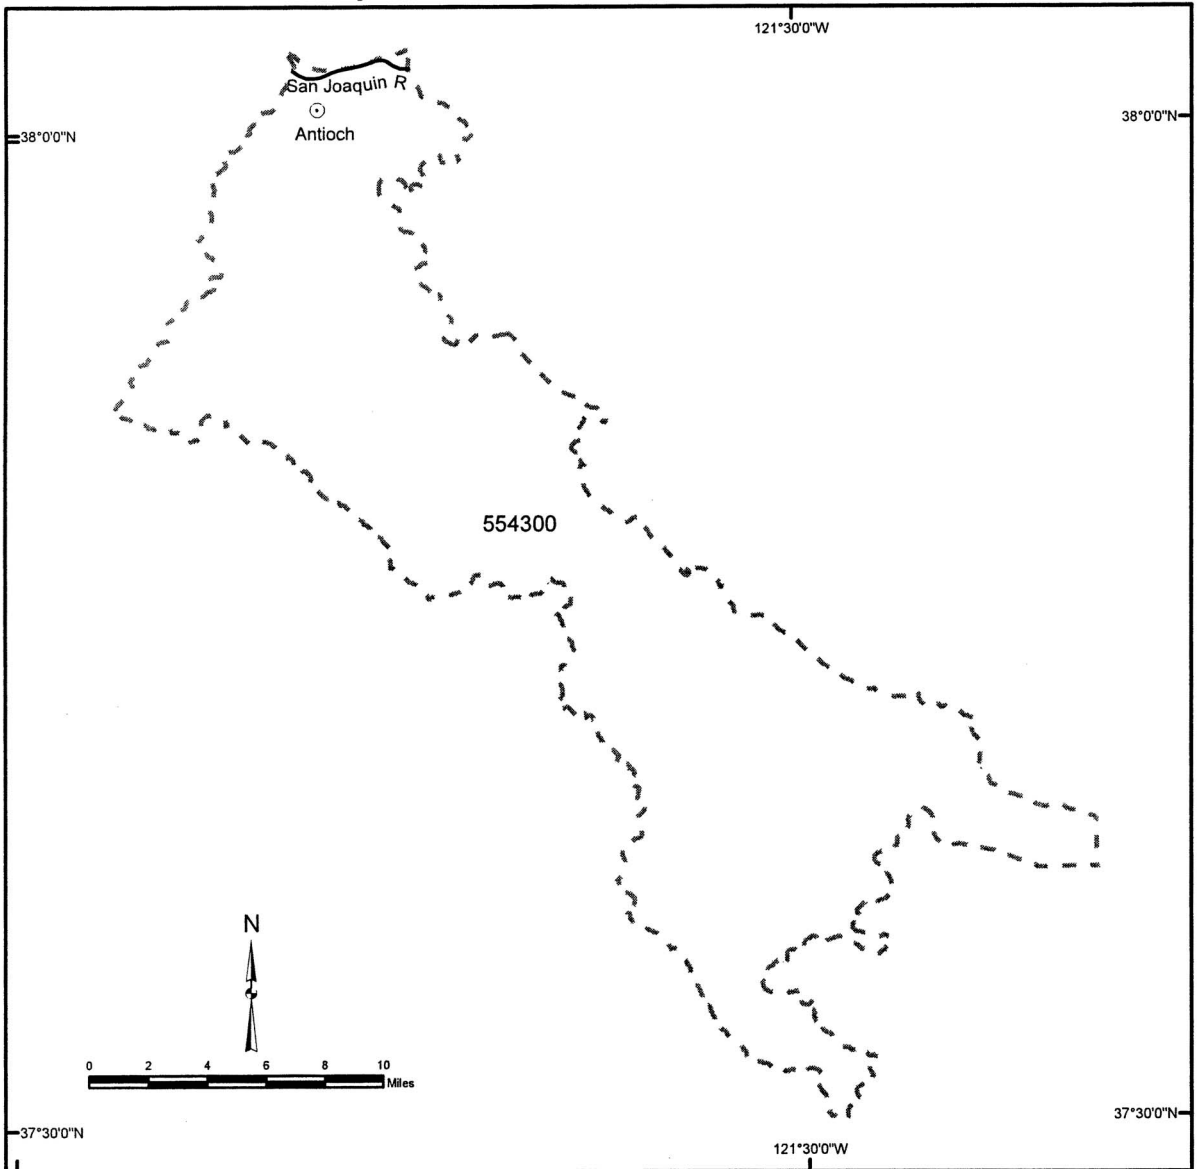

# Critical Habitat for the California Central Valley Steelhead

## North Diablo Range Hydrologic Unit 5543

- Cities/Towns
- Critical Habitat
- Hydrologic Unit Boundary
- Fifth Field Calwater Hydrologic Sub-Area Boundary

110701 Fifth Field Calwater Hydrologic Sub-Area Number