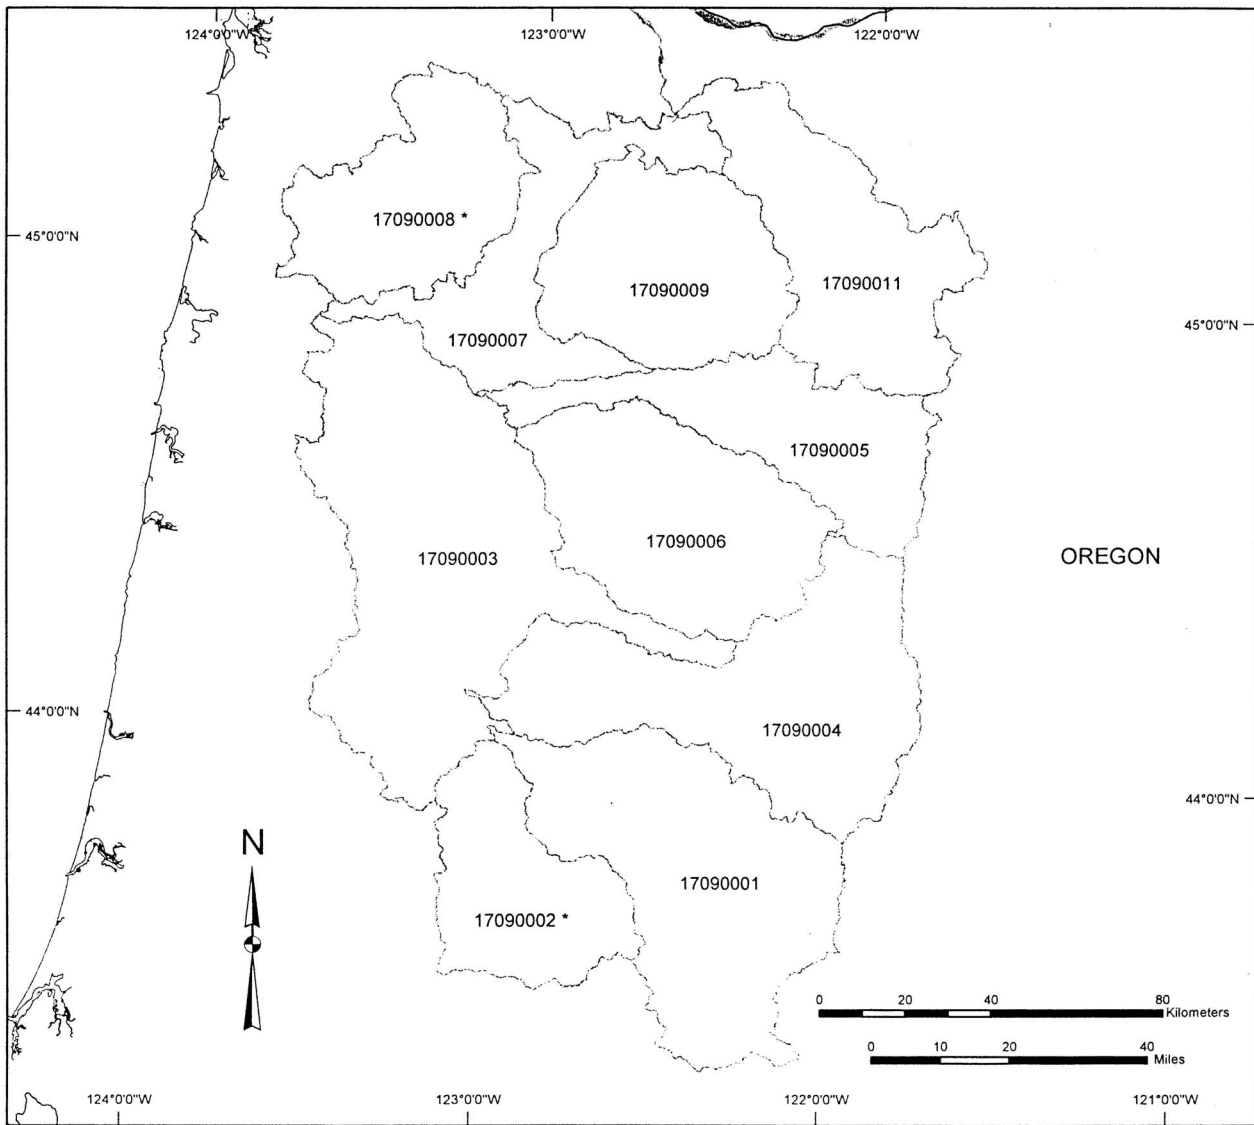

Map of the Upper Willamette River Chinook Salmon ESU

Legend

- State Boundaries
- Subbasin Boundaries
- ☁ Water Bodies

* All habitat areas in subbasin are proposed for exclusion

Area of Detail